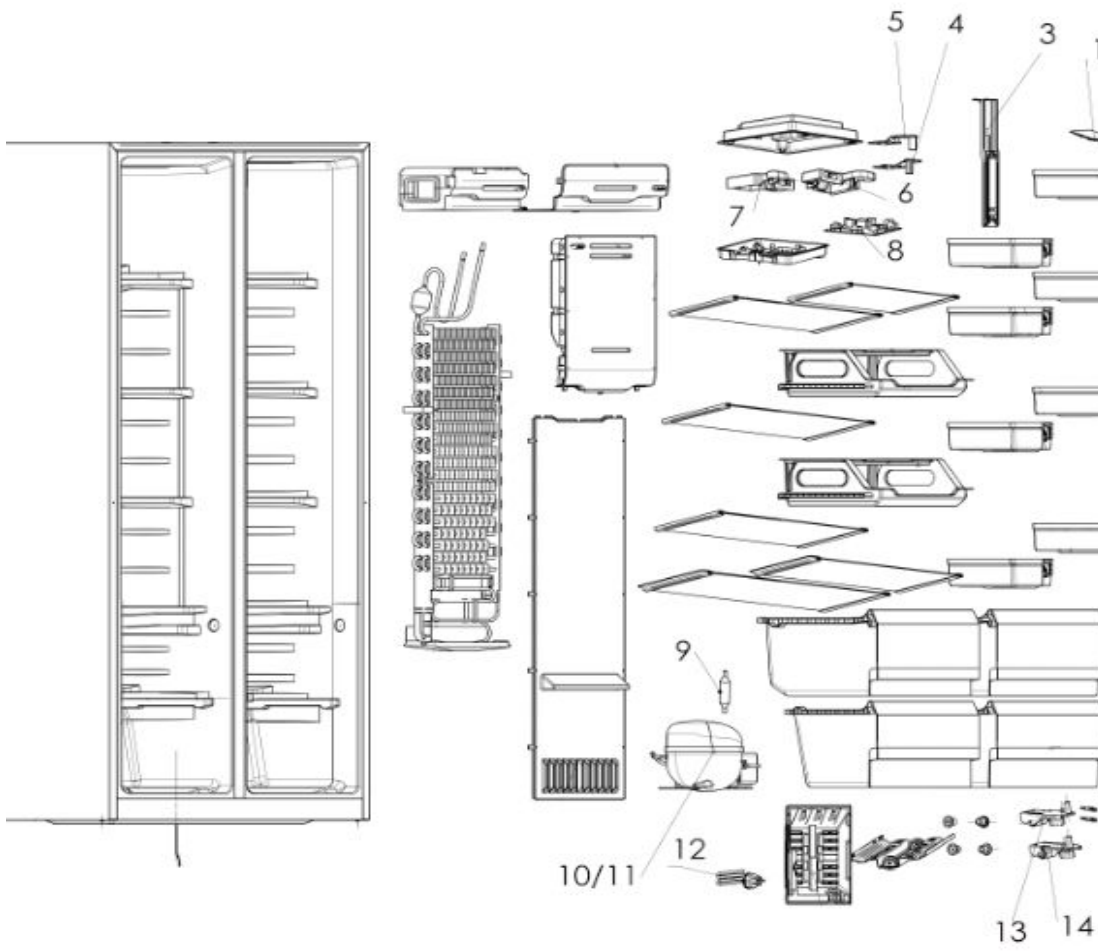

HSBSS23-501XDG/IN Parts list

No.	English Name	Quantity	Unit
1	Lamp cover	2	PC
2	LED light	2	PC
3	Display board	1	PC
4	Upper door hinge , left	1	PC
5	Upper door hinge , right	1	PC
6	Upper door hinge cover , left	1	PC
7	Upper door hinge cover , right	1	PC
8	Main board	1	PC
9	Drier filter	1	PC
10	Compressor	1	PC
11	Process tube	1	PC
12	Power supply cord plug	1	PC
13	Lower door hinge assembly , left	1	PC
14	Lower door hinge assembly , right	1	PC

1/2