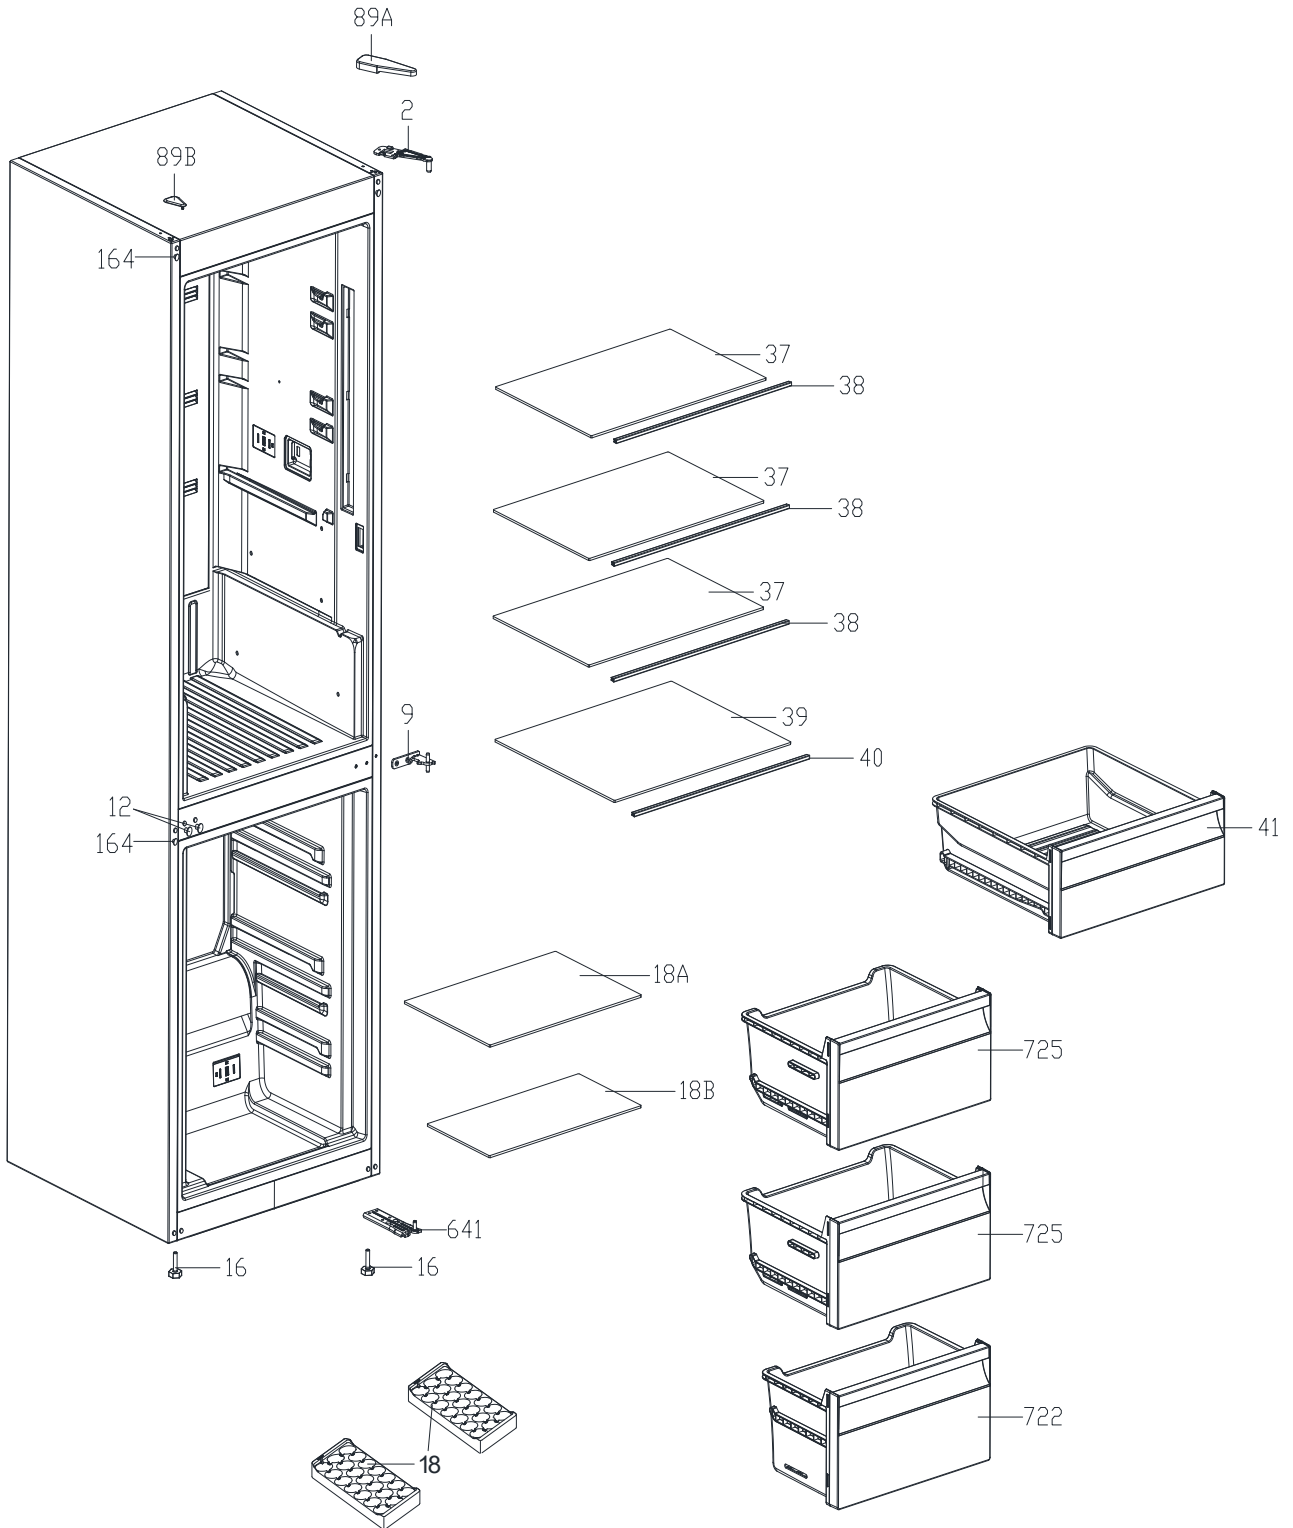

HYUNDAI

379 ELECTRONIC - FDUO

**CUSTOMER
SUPPORT**

INTERIOR PARTS

APRIL 2021

HYUNDAI	379 ELECTRONIC - FDUO	CUSTOMER SUPPORT
	INTERIOR PARTS LIST	

POSITION NUMBER	PART NAME
2	TOP HINGE
9	HINGE MIDDLE
12	MIDDLE HINGE SREW CAP(BIG)
16	ADJUSTABLE FOOT M8X35
18	ICE TRAY
18A	F. GLASS SHELF TOP GR/379
18B	F. GLASS BOTTOM GR/379
37	R GLASS SHELF/379
38	R.GLASS SHELF FRONT
39	CRISPER GLASS SHELF/379
40	CRISPER FLAP GR/379
41	CRISPER GR/379
89A	HINGE COVER
89B	HINGE COVER CAP
164	DOOR HANDLE SCREW CAP
641	BOTTOM HINGE GR/373
722	BOTTOM BASKET GR./379
725	TOP BASKET GR./379

APRIL 2021

HYUNDAI

379 ELECTRONIC - FDUO

MULTIFLOW PARTS

**CUSTOMER
SUPPORT**

APRIL 2021

HYUNDAI	379 ELECTRONIC - FDUO	CUSTOMER SUPPORT
	MULTIFLOW PARTS LIST	

POSITION NUMBER	PART NAME
13	LAMP SWITCH
77	HEAD PANEL CAP/2451S
131	SCREW KA 40*14 YSB-C-INOX
401	FIN EVAPORATOR/353-373
408	F MULTIFLOW GR/373
428	R MULTI FLOW ASSY/373
430	COOLING FAN COVER/379
431	TUR.FAN MOTOR
432	MOTOR FAN KAU.916-NEW
533	FIN EVAP HEATER/373/230V/124W
735	LED/COVER/GR/319/VEL
737	LED COVER/319
738	LED STRIP
433B	SENSOR/STANDARD/R6K/70MM/SINGLE

APRIL 2021

HYUNDAI

379 ELECTRONIC - FDUO

DOOR ASSY. PARTS

**CUSTOMER
SUPPORT**

APRIL 2021

HYUNDAI	379 ELECTRONIC - FDUO	CUSTOMER SUPPORT
	DOOR ASSY. PARTS LIST	

POSITION NUMBER	PART NAME
11	MIDDLE HINGE SREW CAP(SMALL)
135	SCREW ST 4.2*13 SPECIAL12-C
151	BUSHING/345
152	BUSHING CAP
153	F DOOR ASSY/373
154	LOGO
155	R DOOR ASSY/373
159	EGG HOLDER
163	DOOR HANDLE VMK CAP
200	DIS.PA.GR/FDUO
171	STOPPER REINFORCEMENT PLS. 373
173	DOOR CATCHER STOPPER/473
174	R BOTTOM STOPPER/HC
174B	R BOTTOM STOPPER REINFORCEMENT 473
175	CHEESE/BUT.SHELF/373
177	BOTTLE SHELF/373
187	BUSHING/345CE
189	BUSHING/540CE
459	B/D GASKET
460	T/D GASKET
498	DOOR HANDLE KIT VMK (220-370)
629	DOOR HANDLE VMK 220 GR
630	DOOR HANDLE VMK 370 GR
510	SCREW TT M5*20 YHB-F