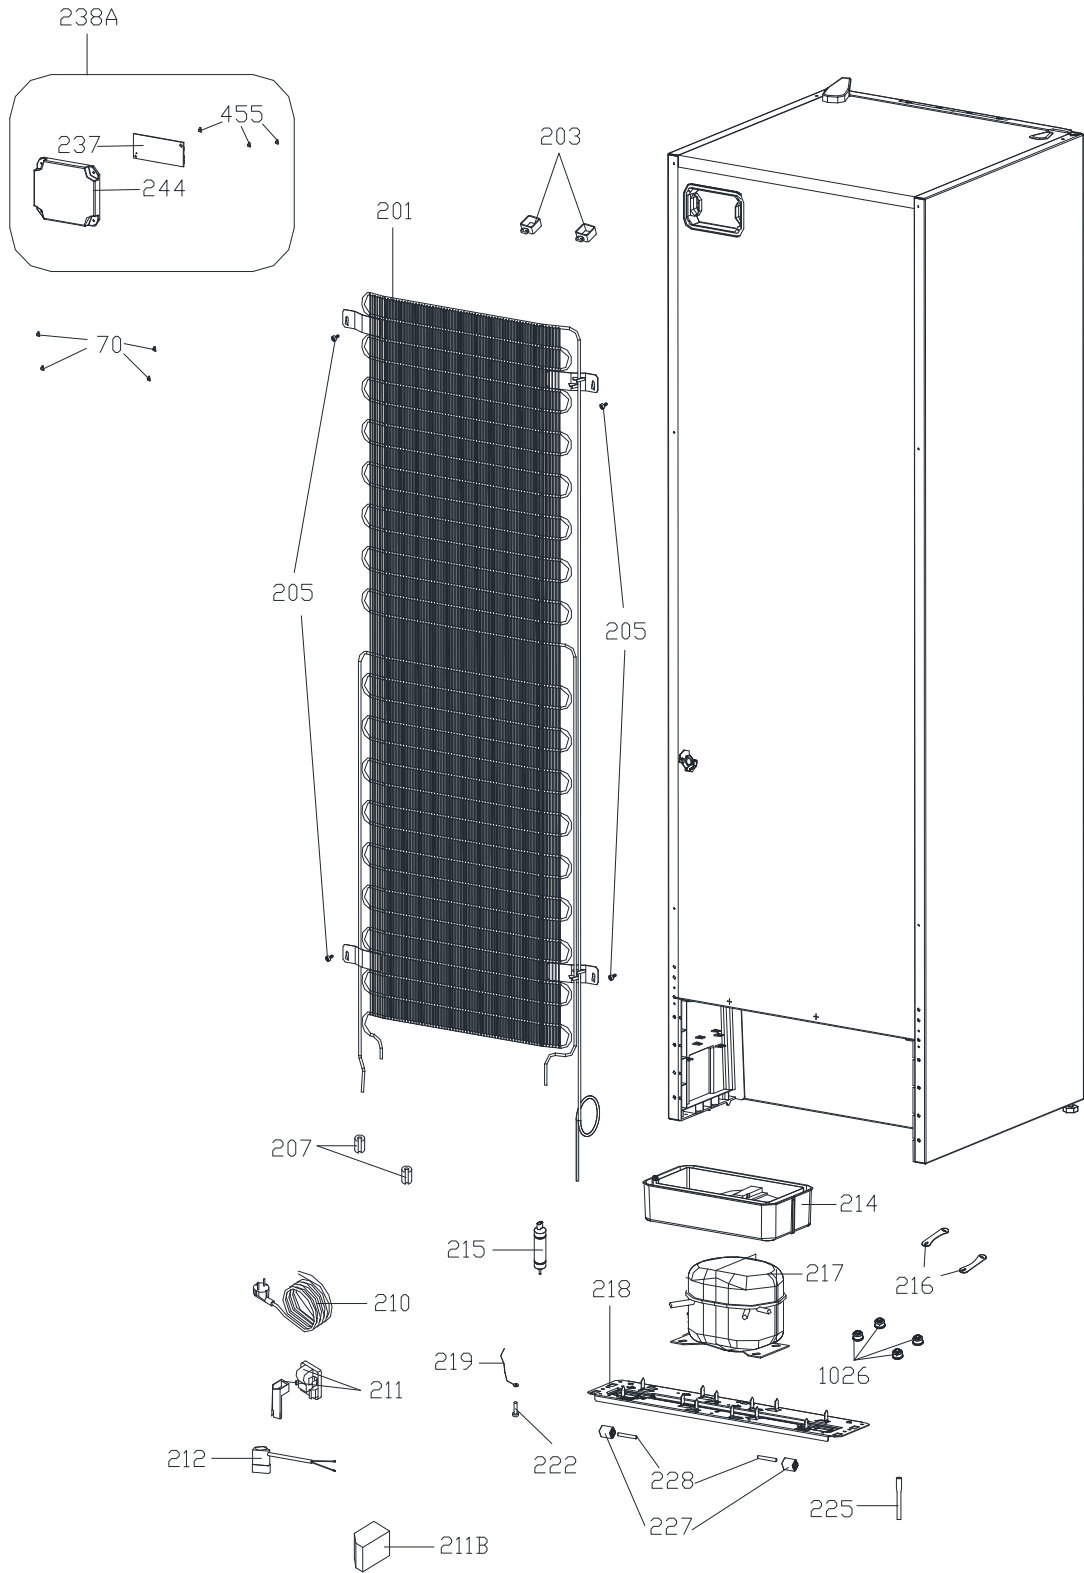

HYUNDAI

379 ELECTRONIC - FDUO

**CUSTOMER
SUPPORT**

UNIT PARTS

APRIL 2021

HYUNDAI	379 ELECTRONIC - FDUO	CUSTOMER SUPPORT
	UNIT PARTS LIST	

POSITION NUMBER	PART NAME
70	SCREW KA 40*14 YSB-R-F-INOX
201	MAIN CONDANSER GR
203	SPACER
205	SCREW ST 4.8*13 YSB-T-C
207	ANTIVIBRATION (CONDANSER)
210	POWER CORD (2.5m)
211	OVER L.GR
212	CAPACITOR
214	EVAPORATING TRAY
215	DRYER
216	COMP FIXING BRACKET
217	COMPRESSOR
218	COMP BASEMENT/345
219	EARTH WIRE
222	SCREW TT M4*6 YSB-T-F
224	SCREW KA 50*14 YSB-F
225	SERVICE TUBE
227	FRONT/BACK WHEEL
228	PIN OF BACK WHEEL
237	MB/BDA02/373
244	MAINBOARD COVER
455	SCREW KA 30*6 YSB-F
1026	COMPRESSOR RUBBER
211B	COVER FOR COMPRESSOR
238A	MAINBOARD COVER GR 373

APRIL 2021