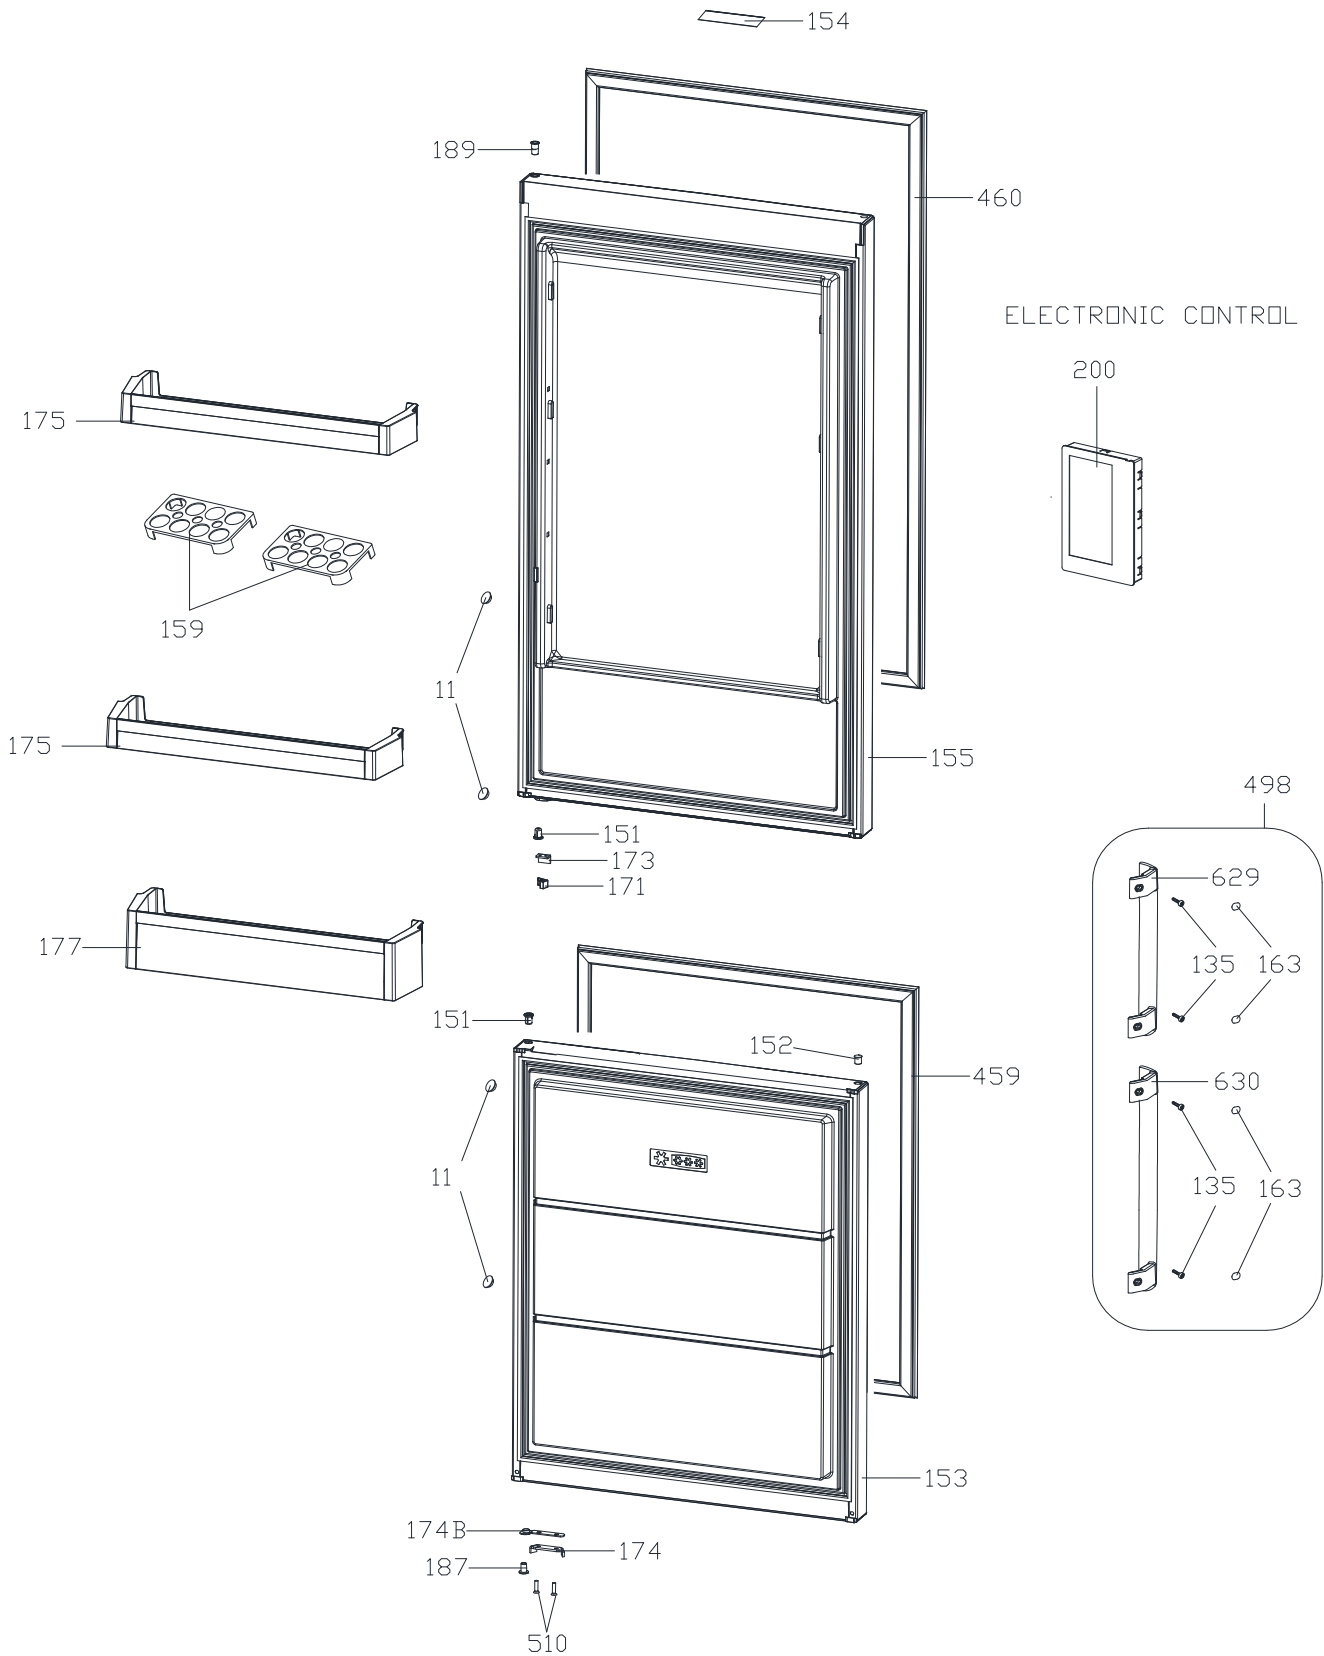

HYUNDAI

379 ELECTRONIC - FDUO

**CUSTOMER
SUPPORT**

INTERIOR PARTS

APRIL 2021

HYUNDAI	379 ELECTRONIC - FDUO	CUSTOMER SUPPORT
	INTERIOR PARTS LIST	

POSITION NUMBER	PART NAME
2	TOP HINGE
9	HINGE MIDDLE
12	MIDDLE HINGE SREW CAP(BIG)
16	ADJUSTABLE FOOT M8X35
18	ICE TRAY
18A	F. GLASS SHELF TOP GR/379
18B	F. GLASS BOTTOM GR/379
37	R GLASS SHELF/379
38	R.GLASS SHELF FRONT
39	CRISPER GLASS SHELF/379
40	CRISPER FLAP GR/379
41	CRISPER GR/379
89A	HINGE COVER
89B	HINGE COVER CAP
164	DOOR HANDLE SCREW CAP
641	BOTTOM HINGE GR/373
722	BOTTOM BASKET GR./379
725	TOP BASKET GR./379

APRIL 2021

HYUNDAI

379 ELECTRONIC - FDUO

MULTIFLOW PARTS

**CUSTOMER
SUPPORT**

APRIL 2021

HYUNDAI	379 ELECTRONIC - FDUO	CUSTOMER SUPPORT
	MULTIFLOW PARTS LIST	

POSITION NUMBER	PART NAME
13	LAMP SWITCH
77	HEAD PANEL CAP/2451S
131	SCREW KA 40*14 YSB-C-INOX
401	FIN EVAPORATOR/353-373
408	F MULTIFLOW GR/373
428	R MULTI FLOW ASSY/373
430	COOLING FAN COVER/379
431	TUR.FAN MOTOR
432	MOTOR FAN KAU.916-NEW
533	FIN EVAP HEATER/373/230V/124W
735	LED/COVER/GR/319/VEL
737	LED COVER/319
738	LED STRIP
433B	SENSOR/STANDARD/R6K/70MM/SINGLE

APRIL 2021

HYUNDAI

379 ELECTRONIC - FDUO

DOOR ASSY. PARTS

**CUSTOMER
SUPPORT**

APRIL 2021

HYUNDAI	379 ELECTRONIC - FDUO	CUSTOMER SUPPORT
	DOOR ASSY. PARTS LIST	

POSITION NUMBER	PART NAME
11	MIDDLE HINGE SREW CAP(SMALL)
135	SCREW ST 4.2*13 SPECIAL12-C
151	BUSHING/345
152	BUSHING CAP
153	F DOOR ASSY/373
154	LOGO
155	R DOOR ASSY/373
159	EGG HOLDER
163	DOOR HANDLE VMK CAP
200	DIS.PA.GR/FDUO
171	STOPPER REINFORCEMENT PLS. 373
173	DOOR CATCHER STOPPER/473
174	R BOTTOM STOPPER/HC
174B	R BOTTOM STOPPER REINFORCEMENT 473
175	CHEESE/BUT.SHELF/373
177	BOTTLE SHELF/373
187	BUSHING/345CE
189	BUSHING/540CE
459	B/D GASKET
460	T/D GASKET
498	DOOR HANDLE KIT VMK (220-370)
629	DOOR HANDLE VMK 220 GR
630	DOOR HANDLE VMK 370 GR
510	SCREW TT M5*20 YHB-F