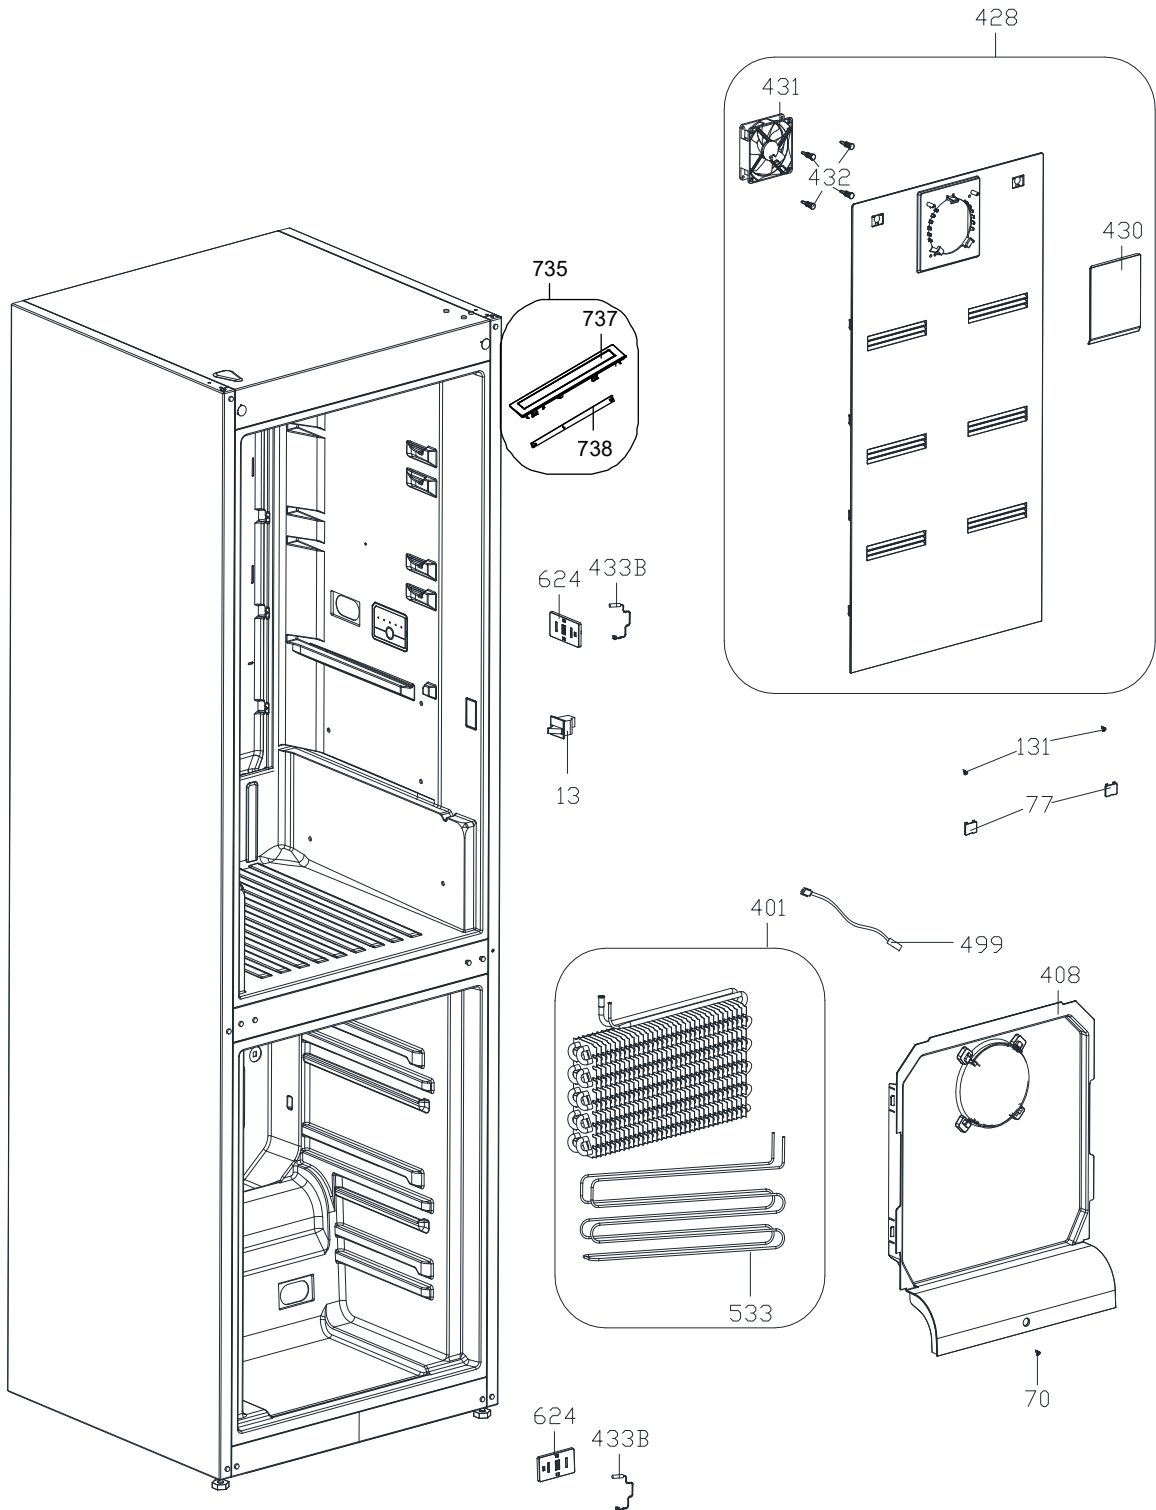

HYUNDAI

379 ELECTRONIC - FDUO

**CUSTOMER
SUPPORT**

INTERIOR PARTS

APRIL 2021

HYUNDAI	379 ELECTRONIC - FDUO	CUSTOMER SUPPORT
	INTERIOR PARTS LIST	

POSITION NUMBER	PART NAME
2	TOP HINGE
9	HINGE MIDDLE
12	MIDDLE HINGE SREW CAP(BIG)
16	ADJUSTABLE FOOT M8X35
18	ICE TRAY
18A	F. GLASS SHELF TOP GR/379
18B	F. GLASS BOTTOM GR/379
37	R GLASS SHELF/379
38	R.GLASS SHELF FRONT
39	CRISPER GLASS SHELF/379
40	CRISPER FLAP GR/379
41	CRISPER GR/379
89A	HINGE COVER
89B	HINGE COVER CAP
164	DOOR HANDLE SCREW CAP
641	BOTTOM HINGE GR/373
722	BOTTOM BASKET GR./379
725	TOP BASKET GR./379

APRIL 2021

HYUNDAI

379 ELECTRONIC - FDUO

MULTIFLOW PARTS

**CUSTOMER
SUPPORT**

APRIL 2021

HYUNDAI	379 ELECTRONIC - FDUO	CUSTOMER SUPPORT
	MULTIFLOW PARTS LIST	

POSITION NUMBER	PART NAME
13	LAMP SWITCH
77	HEAD PANEL CAP/2451S
131	SCREW KA 40*14 YSB-C-INOX
401	FIN EVAPORATOR/353-373
408	F MULTIFLOW GR/373
428	R MULTI FLOW ASSY/373
430	COOLING FAN COVER/379
431	TUR.FAN MOTOR
432	MOTOR FAN KAU.916-NEW
533	FIN EVAP HEATER/373/230V/124W
735	LED/COVER/GR/319/VEL
737	LED COVER/319
738	LED STRIP
433B	SENSOR/STANDARD/R6K/70MM/SINGLE

APRIL 2021

HYUNDAI

379 ELECTRONIC - FDUO

DOOR ASSY. PARTS

**CUSTOMER
SUPPORT**

APRIL 2021

HYUNDAI	379 ELECTRONIC - FDUO	CUSTOMER SUPPORT
	DOOR ASSY. PARTS LIST	

POSITION NUMBER	PART NAME
11	MIDDLE HINGE SREW CAP(SMALL)
135	SCREW ST 4.2*13 SPECIAL12-C
151	BUSHING/345
152	BUSHING CAP
153	F DOOR ASSY/373
154	LOGO
155	R DOOR ASSY/373
159	EGG HOLDER
163	DOOR HANDLE VMK CAP
200	DIS.PA.GR/FDUO
171	STOPPER REINFORCEMENT PLS. 373
173	DOOR CATCHER STOPPER/473
174	R BOTTOM STOPPER/HC
174B	R BOTTOM STOPPER REINFORCEMENT 473
175	CHEESE/BUT.SHELF/373
177	BOTTLE SHELF/373
187	BUSHING/345CE
189	BUSHING/540CE
459	B/D GASKET
460	T/D GASKET
498	DOOR HANDLE KIT VMK (220-370)
629	DOOR HANDLE VMK 220 GR
630	DOOR HANDLE VMK 370 GR
510	SCREW TT M5*20 YHB-F