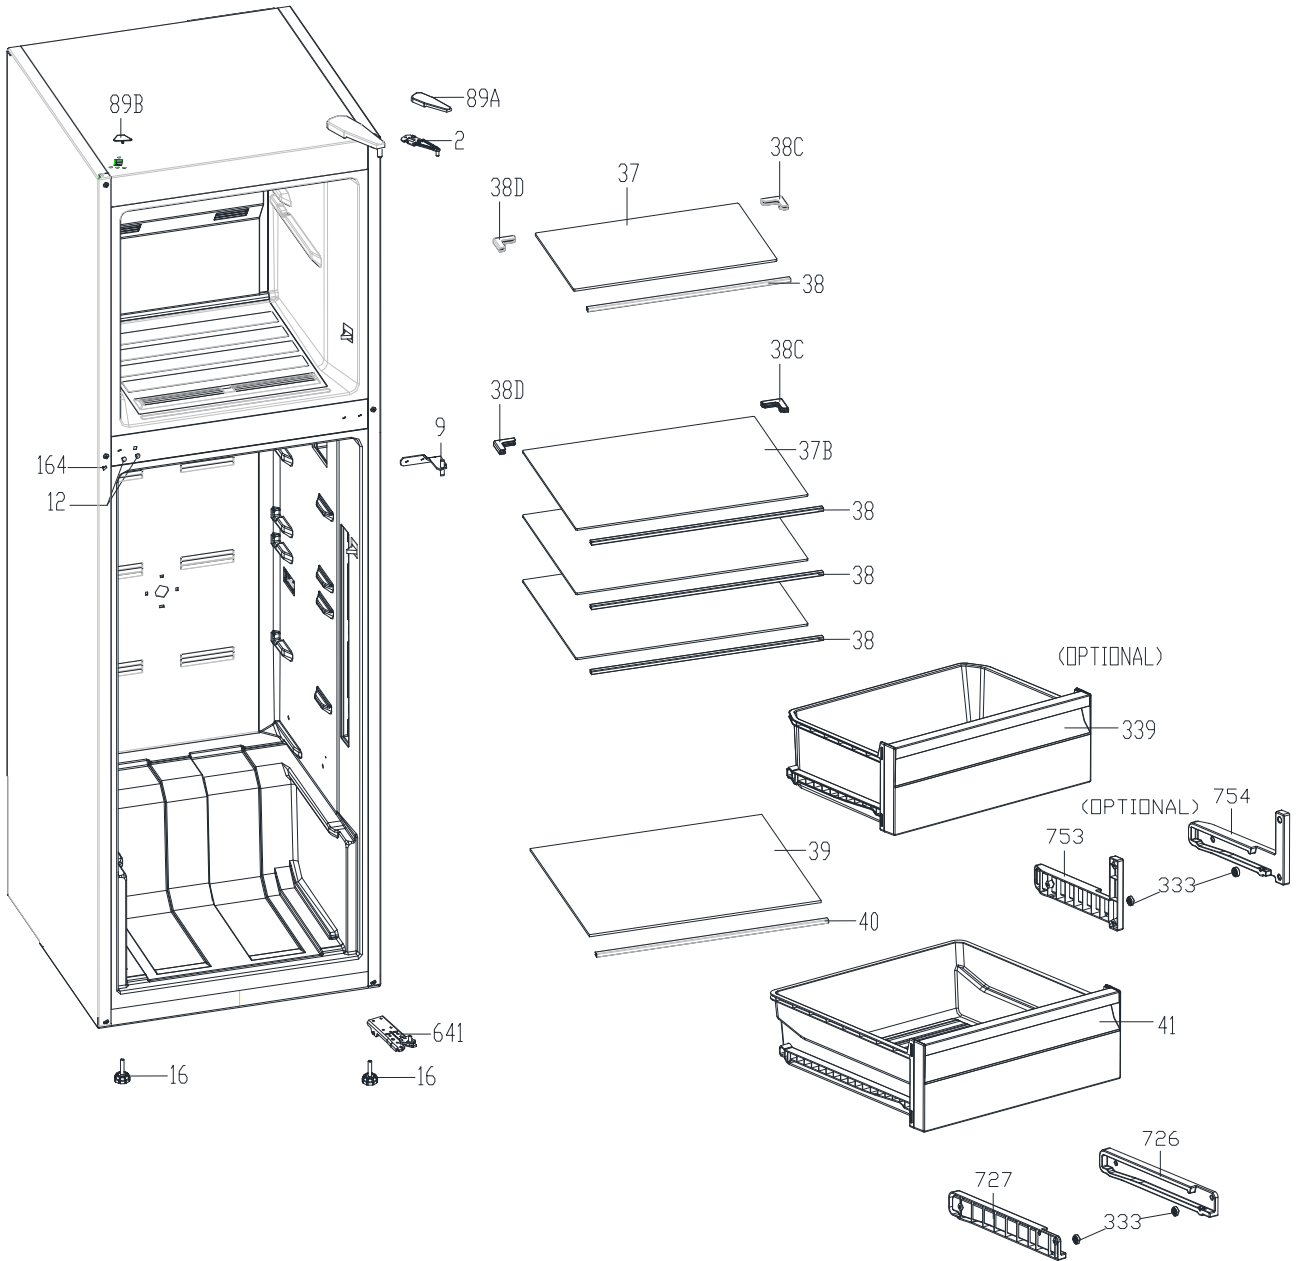

HYUNDAI

FROST FREE 343 - MECHANIC

**CUSTOMER
SUPPORT**

INTERIOR PARTS

APRIL 2020

HYUNDAI	FROST FREE 343 - MECHANIC	CUSTOMER SUPPORT
	INTERIOR PARTS LIST	

POSITION NUMBER	PART NAME
2	TOP HINGE
9	MIDDLE HINGE
12	MIDDLE HINGE SREW CAP(BIG)
16	ADJUSTABLE FOOT M8X35
37	GLASS SHELF/263(448x282x4)
37B	GLASS SHELF/343(493,5x330x4)
38	GLASS SHELF TRIM
38C	GLASS SHELF BACK CORNER TRIM RIGHT
38D	GLASS SHELF BACK CORNER TRIM LEFT
39	CRISPER GLASS SHELF
40	CRISPER GLASS SHELF TRIM
41	CRISPER GR/273
89A	TOP HINGE COVER
89B	HINGE COVER CAP
164	DOOR HANDLE SCREW CAP
333	CRISPER ROLLER/540
641	BOTTOM HINGE GR
726	CRISPER RAIL RIGHT
727	CRISPER RAIL LEFT
753	CHILLER RAIL LEFT
754	CHILLER RAIL RIGHT

APRIL 2020

HYUNDAI	FROST FREE 343 - MECHANIC	CUSTOMER SUPPORT
	MULTIFLOW PARTS	

HYUNDAI	FROST FREE 343 - MECHANIC	CUSTOMER SUPPORT
	MULTIFLOW PARTS LIST	

POSITION NUMBER	PART NAME
13	DOOR SWITCH
22	LED LAMP
23	LAMP HOLDER E-14
28	LAMP COVER
29	THERM.KNOB
69	THERMOSTAT BOX CAP
111	LAM.THERM.GR/343
112	LAMP.THERM.BOX
115	THERMOSTAT ASSY.BRACKET
131	SCREW KA 40*14 YSB-C-INOX
401	FIN EVAPORATOR
428	COOLER AIR DUCT GR
430	COOLING FAN COVER
431	TUR.FAN MOT.DC(92*92*25)
499	TERMAL FUSE DOUBLE
532	FIN EVAP RES.
623	MB/BDA76/343M
627	THERMOSTAT KNOB PIM
408A	FREEZER AIRDUCT GR 273
408B	FRE AIR DUCT BOT/273
624B	SENSOR COVER

APRIL 2020

HYUNDAI	FROST FREE 343 - MECHANIC	CUSTOMER SUPPORT
	DOOR ASSY. PARTS	

APRIL 2020

HYUNDAI	FROST FREE 343 - MECHANIC	CUSTOMER SUPPORT
	DOOR ASSY. PARTS LIST	

POSITION NUMBER	PART NAME
151	BUSHING/345P
152	BUSHING CAP
153	F DOOR ASSY/343M
154	LOGO
155	R DOOR ASSY/343
159	EGG HOLDER
171	STOPPER REINFORCEMENT PLS. 373
173	DOOR CATCHER STOPPER/473
174	R BOTTOM STOPPER/HC
175	CHEESE BUTTER SHELF
177	BOTTLE SHELF
189	BUSHING/540CE
193	FREEZER DOOR SHELF
459	GASKET T/D
460	GASKET B/D