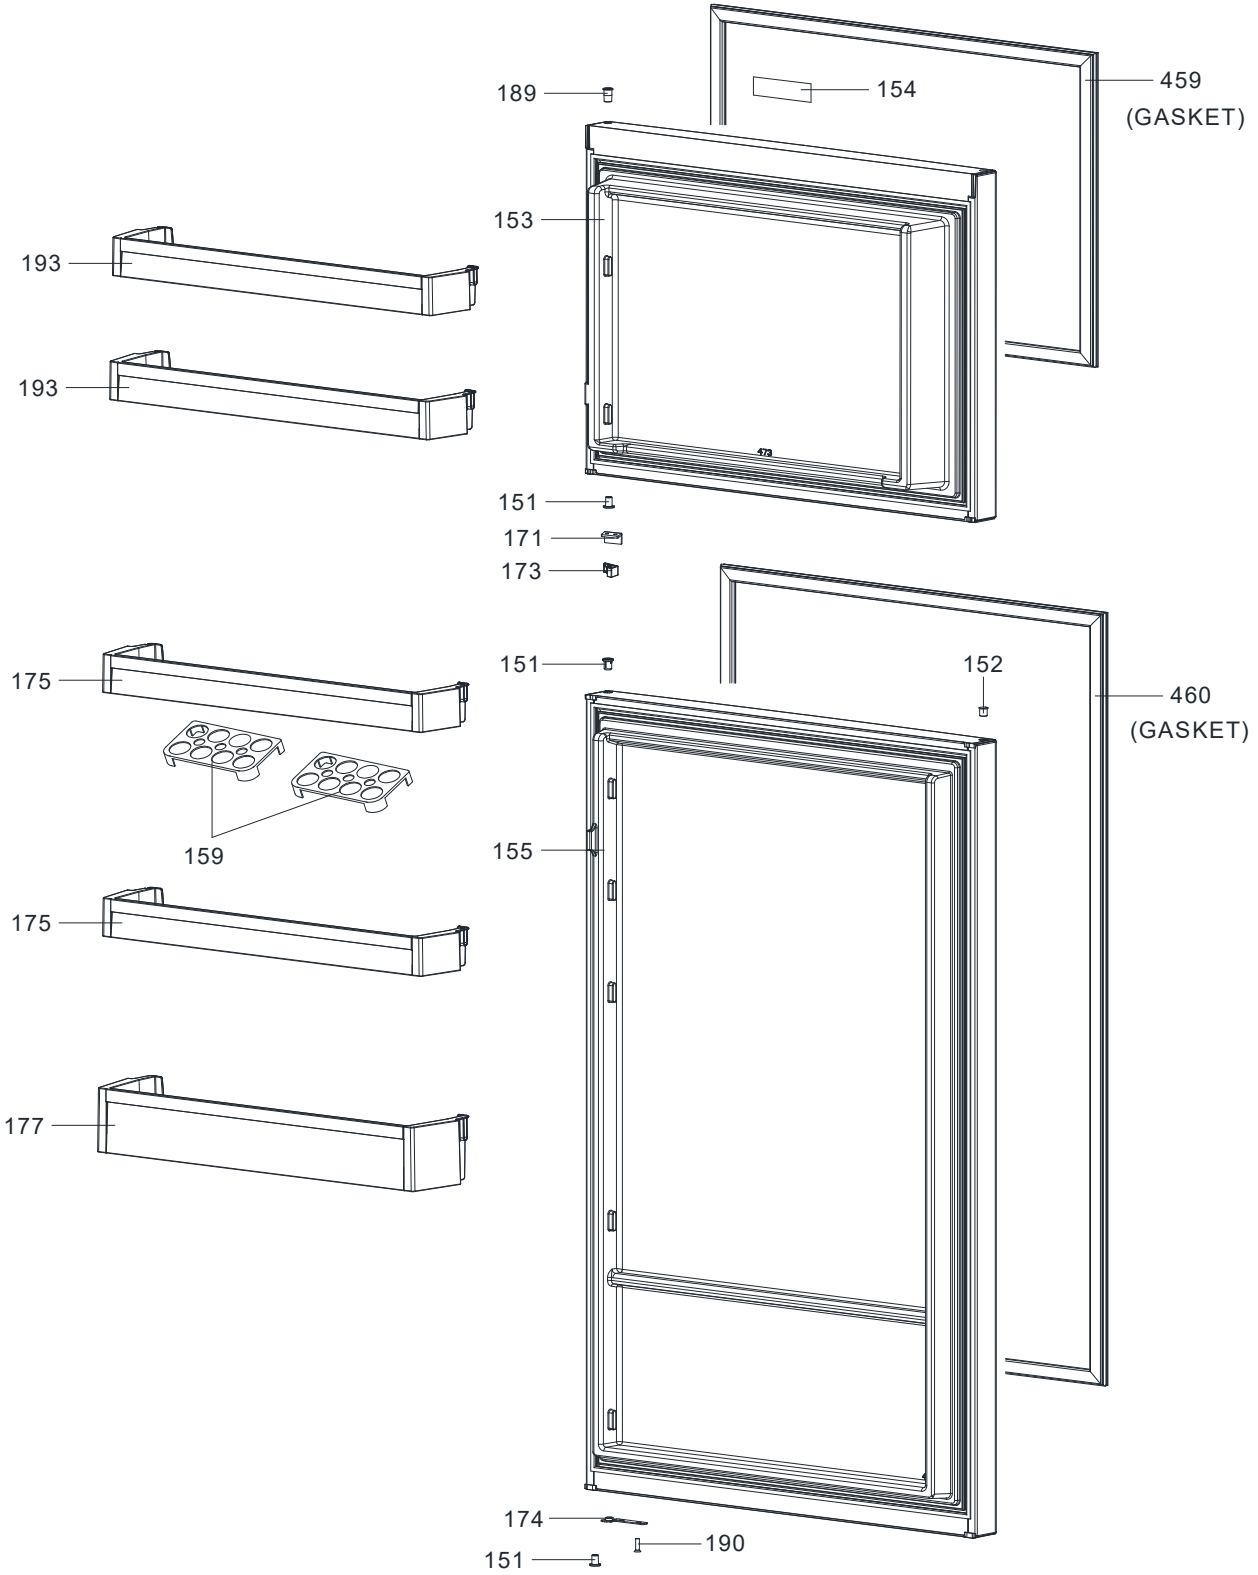

HYUNDAI

FROST FREE 343 - MECHANIC

**CUSTOMER
SUPPORT**

INTERIOR PARTS

APRIL 2020

HYUNDAI	FROST FREE 343 - MECHANIC	CUSTOMER SUPPORT
	INTERIOR PARTS LIST	

POSITION NUMBER	PART NAME
2	TOP HINGE
9	MIDDLE HINGE
12	MIDDLE HINGE SREW CAP(BIG)
16	ADJUSTABLE FOOT M8X35
37	GLASS SHELF/263(448x282x4)
37B	GLASS SHELF/343(493,5x330x4)
38	GLASS SHELF TRIM
38C	GLASS SHELF BACK CORNER TRIM RIGHT
38D	GLASS SHELF BACK CORNER TRIM LEFT
39	CRISPER GLASS SHELF
40	CRISPER GLASS SHELF TRIM
41	CRISPER GR/273
89A	TOP HINGE COVER
89B	HINGE COVER CAP
164	DOOR HANDLE SCREW CAP
333	CRISPER ROLLER/540
641	BOTTOM HINGE GR
726	CRISPER RAIL RIGHT
727	CRISPER RAIL LEFT
753	CHILLER RAIL LEFT
754	CHILLER RAIL RIGHT

APRIL 2020

HYUNDAI	FROST FREE 343 - MECHANIC	CUSTOMER SUPPORT
	MULTIFLOW PARTS	

HYUNDAI	FROST FREE 343 - MECHANIC	CUSTOMER SUPPORT
	MULTIFLOW PARTS LIST	

POSITION NUMBER	PART NAME
13	DOOR SWITCH
22	LED LAMP
23	LAMP HOLDER E-14
28	LAMP COVER
29	THERM.KNOB
69	THERMOSTAT BOX CAP
111	LAM.THERM.GR/343
112	LAMP.THERM.BOX
115	THERMOSTAT ASSY.BRACKET
131	SCREW KA 40*14 YSB-C-INOX
401	FIN EVAPORATOR
428	COOLER AIR DUCT GR
430	COOLING FAN COVER
431	TUR.FAN MOT.DC(92*92*25)
499	TERMAL FUSE DOUBLE
532	FIN EVAP RES.
623	MB/BDA76/343M
627	THERMOSTAT KNOB PIM
408A	FREEZER AIRDUCT GR 273
408B	FRE AIR DUCT BOT/273
624B	SENSOR COVER

APRIL 2020

HYUNDAI	FROST FREE 343 - MECHANIC	CUSTOMER SUPPORT
	DOOR ASSY. PARTS	

APRIL 2020

HYUNDAI	FROST FREE 343 - MECHANIC	CUSTOMER SUPPORT
	DOOR ASSY. PARTS LIST	

POSITION NUMBER	PART NAME
151	BUSHING/345P
152	BUSHING CAP
153	F DOOR ASSY/343M
154	LOGO
155	R DOOR ASSY/343
159	EGG HOLDER
171	STOPPER REINFORCEMENT PLS. 373
173	DOOR CATCHER STOPPER/473
174	R BOTTOM STOPPER/HC
175	CHEESE BUTTER SHELF
177	BOTTLE SHELF
189	BUSHING/540CE
193	FREEZER DOOR SHELF
459	GASKET T/D
460	GASKET B/D