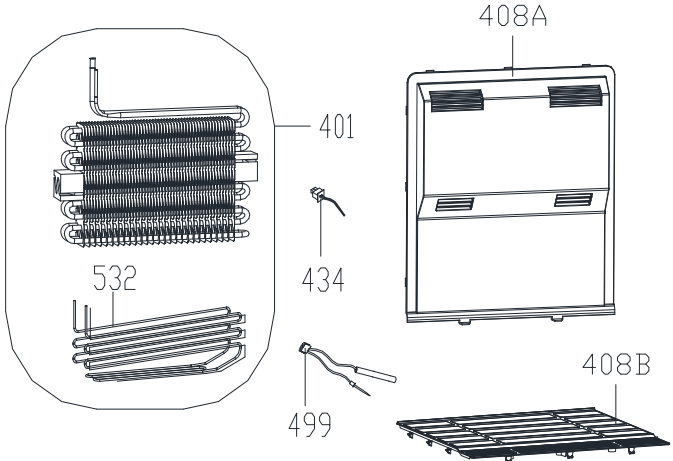

HYUNDAI

FROST FREE 343 - MECHANIC

**CUSTOMER
SUPPORT**

INTERIOR PARTS

APRIL 2020

HYUNDAI	FROST FREE 343 - MECHANIC	CUSTOMER SUPPORT
	INTERIOR PARTS LIST	

POSITION NUMBER	PART NAME
2	TOP HINGE
9	MIDDLE HINGE
12	MIDDLE HINGE SREW CAP(BIG)
16	ADJUSTABLE FOOT M8X35
37	GLASS SHELF/263(448x282x4)
37B	GLASS SHELF/343(493,5x330x4)
38	GLASS SHELF TRIM
38C	GLASS SHELF BACK CORNER TRIM RIGHT
38D	GLASS SHELF BACK CORNER TRIM LEFT
39	CRISPER GLASS SHELF
40	CRISPER GLASS SHELF TRIM
41	CRISPER GR/273
89A	TOP HINGE COVER
89B	HINGE COVER CAP
164	DOOR HANDLE SCREW CAP
333	CRISPER ROLLER/540
641	BOTTOM HINGE GR
726	CRISPER RAIL RIGHT
727	CRISPER RAIL LEFT
753	CHILLER RAIL LEFT
754	CHILLER RAIL RIGHT

APRIL 2020

HYUNDAI	FROST FREE 343 - MECHANIC	CUSTOMER SUPPORT
	MULTIFLOW PARTS	

HYUNDAI	FROST FREE 343 - MECHANIC	CUSTOMER SUPPORT
	MULTIFLOW PARTS LIST	

POSITION NUMBER	PART NAME
13	DOOR SWITCH
22	LED LAMP
23	LAMP HOLDER E-14
28	LAMP COVER
29	THERM.KNOB
69	THERMOSTAT BOX CAP
111	LAM.THERM.GR/343
112	LAMP.THERM.BOX
115	THERMOSTAT ASSY.BRACKET
131	SCREW KA 40*14 YSB-C-INOX
401	FIN EVAPORATOR
428	COOLER AIR DUCT GR
430	COOLING FAN COVER
431	TUR.FAN MOT.DC(92*92*25)
499	TERMAL FUSE DOUBLE
532	FIN EVAP RES.
623	MB/BDA76/343M
627	THERMOSTAT KNOB PIM
408A	FREEZER AIRDUCT GR 273
408B	FRE AIR DUCT BOT/273
624B	SENSOR COVER

APRIL 2020

HYUNDAI	FROST FREE 343 - MECHANIC	CUSTOMER SUPPORT
	DOOR ASSY. PARTS	

APRIL 2020

HYUNDAI	FROST FREE 343 - MECHANIC	CUSTOMER SUPPORT
	DOOR ASSY. PARTS LIST	

POSITION NUMBER	PART NAME
151	BUSHING/345P
152	BUSHING CAP
153	F DOOR ASSY/343M
154	LOGO
155	R DOOR ASSY/343
159	EGG HOLDER
171	STOPPER REINFORCEMENT PLS. 373
173	DOOR CATCHER STOPPER/473
174	R BOTTOM STOPPER/HC
175	CHEESE BUTTER SHELF
177	BOTTLE SHELF
189	BUSHING/540CE
193	FREEZER DOOR SHELF
459	GASKET T/D
460	GASKET B/D