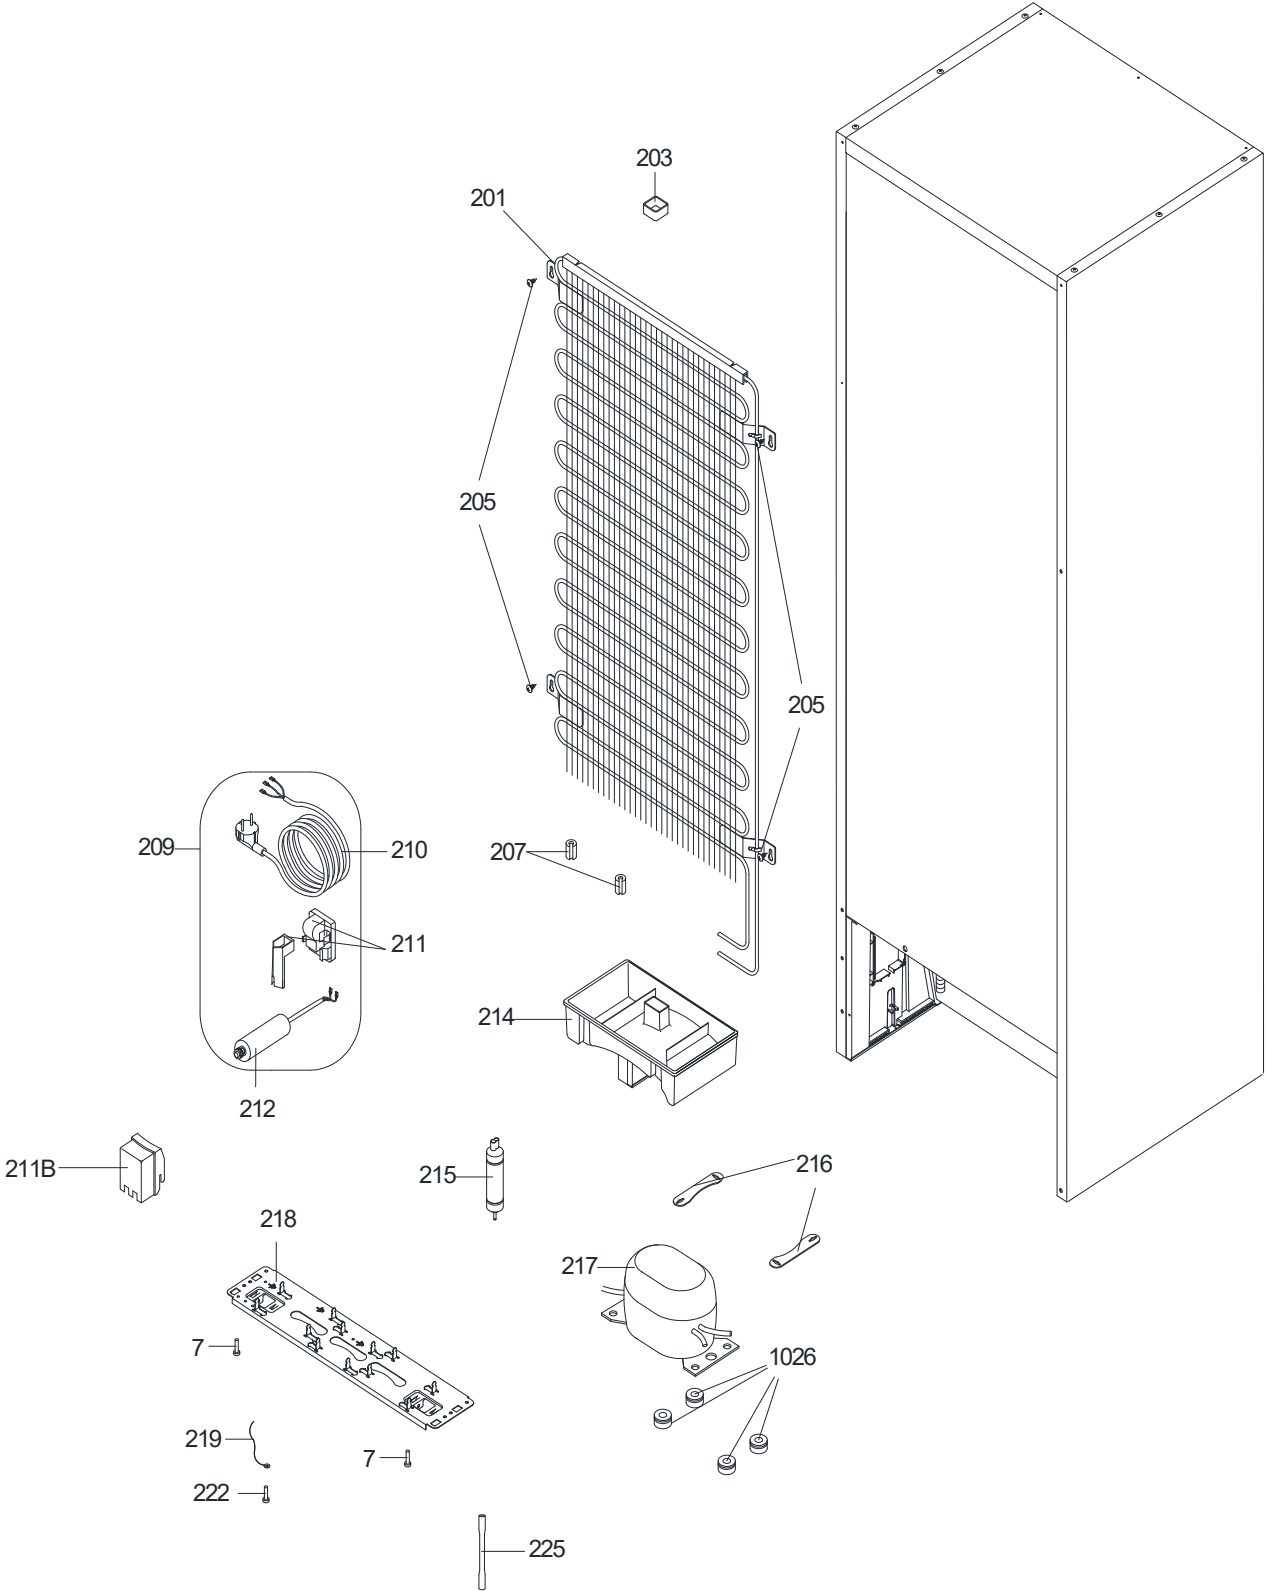

HYUNDAI

FROST FREE 343 - MECHANIC

**CUSTOMER
SUPPORT**

INTERIOR PARTS

APRIL 2020

HYUNDAI	FROST FREE 343 - MECHANIC	CUSTOMER SUPPORT
	INTERIOR PARTS LIST	

POSITION NUMBER	PART NAME
2	TOP HINGE
9	MIDDLE HINGE
12	MIDDLE HINGE SREW CAP(BIG)
16	ADJUSTABLE FOOT M8X35
37	GLASS SHELF/263(448x282x4)
37B	GLASS SHELF/343(493,5x330x4)
38	GLASS SHELF TRIM
38C	GLASS SHELF BACK CORNER TRIM RIGHT
38D	GLASS SHELF BACK CORNER TRIM LEFT
39	CRISPER GLASS SHELF
40	CRISPER GLASS SHELF TRIM
41	CRISPER GR/273
89A	TOP HINGE COVER
89B	HINGE COVER CAP
164	DOOR HANDLE SCREW CAP
333	CRISPER ROLLER/540
641	BOTTOM HINGE GR
726	CRISPER RAIL RIGHT
727	CRISPER RAIL LEFT
753	CHILLER RAIL LEFT
754	CHILLER RAIL RIGHT

APRIL 2020

HYUNDAI	FROST FREE 343 - MECHANIC	CUSTOMER SUPPORT
	DOOR ASSY. PARTS	

APRIL 2020

HYUNDAI	FROST FREE 343 - MECHANIC	CUSTOMER SUPPORT
	DOOR ASSY. PARTS LIST	

POSITION NUMBER	PART NAME
151	BUSHING/345P
152	BUSHING CAP
153	F DOOR ASSY/343M
154	LOGO
155	R DOOR ASSY/343
159	EGG HOLDER
171	STOPPER REINFORCEMENT PLS. 373
173	DOOR CATCHER STOPPER/473
174	R BOTTOM STOPPER/HC
175	CHEESE BUTTER SHELF
177	BOTTLE SHELF
189	BUSHING/540CE
193	FREEZER DOOR SHELF
459	GASKET T/D
460	GASKET B/D

APRIL 2020

HYUNDAI	FROST FREE 343 - MECHANIC	CUSTOMER SUPPORT
	COOLING SYSTEM PARTS	

APRIL 2020

HYUNDAI	FROST FREE 343 - MECHANIC	CUSTOMER SUPPORT
	COOLING SYSTEM PARTS LIST	

POSITION NUMBER	PART NAME
7	SCREW TT M5*16 YSB-F
203	SPACER
201	MAIN CONDANSER GR.
205	SCREW ST 4.8*13 YSB-T-C
207	CONDANSER ANTIVIBRASYON
209	POWER CORD GR.
210	POWER CORD
211	OVER L.GR.
211B	COMP.COVER
212	CAPACITOR
214	EVAPORATING TRAY
215	DRYER
216	COMP.BASEMENT
217	COMPRESSOR
218	COMP BASEMENT
219	EARTH WIRE
222	SCREW TT M4*6 YSB-T-F
225	SERVICE TUBE
1026	COMPRESSOR RUBBER