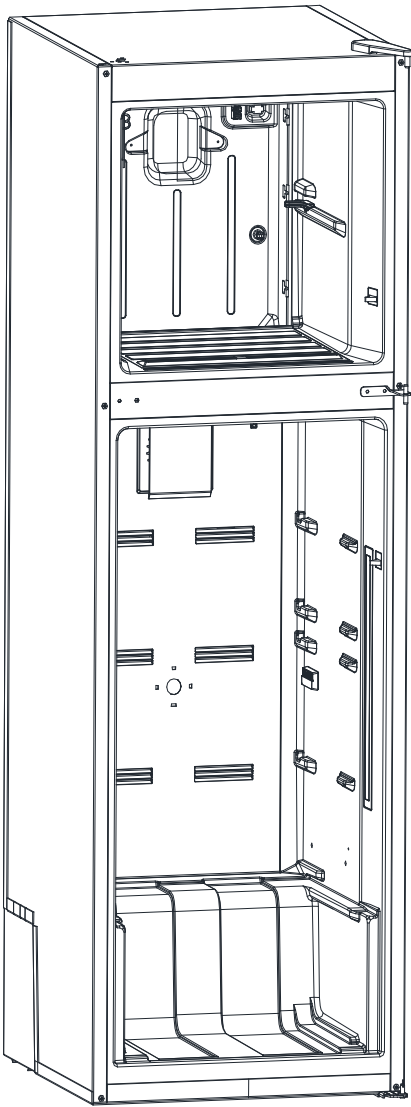

HYUNDAI

FROST FREE 343 - MECHANIC

**CUSTOMER
SUPPORT**

INTERIOR PARTS

APRIL 2020

HYUNDAI	FROST FREE 343 - MECHANIC	CUSTOMER SUPPORT
	INTERIOR PARTS LIST	

POSITION NUMBER	PART NAME
2	TOP HINGE
9	MIDDLE HINGE
12	MIDDLE HINGE SREW CAP(BIG)
16	ADJUSTABLE FOOT M8X35
37	GLASS SHELF/263(448x282x4)
37B	GLASS SHELF/343(493,5x330x4)
38	GLASS SHELF TRIM
38C	GLASS SHELF BACK CORNER TRIM RIGHT
38D	GLASS SHELF BACK CORNER TRIM LEFT
39	CRISPER GLASS SHELF
40	CRISPER GLASS SHELF TRIM
41	CRISPER GR/273
89A	TOP HINGE COVER
89B	HINGE COVER CAP
164	DOOR HANDLE SCREW CAP
333	CRISPER ROLLER/540
641	BOTTOM HINGE GR
726	CRISPER RAIL RIGHT
727	CRISPER RAIL LEFT
753	CHILLER RAIL LEFT
754	CHILLER RAIL RIGHT

APRIL 2020

HYUNDAI	FROST FREE 343 - MECHANIC	CUSTOMER SUPPORT
	MULTIFLOW PARTS	

HYUNDAI	FROST FREE 343 - MECHANIC	CUSTOMER SUPPORT
	MULTIFLOW PARTS LIST	

POSITION NUMBER	PART NAME
13	DOOR SWITCH
22	LED LAMP
23	LAMP HOLDER E-14
28	LAMP COVER
29	THERM.KNOB
69	THERMOSTAT BOX CAP
111	LAM.THERM.GR/343
112	LAMP.THERM.BOX
115	THERMOSTAT ASSY.BRACKET
131	SCREW KA 40*14 YSB-C-INOX
401	FIN EVAPORATOR
428	COOLER AIR DUCT GR
430	COOLING FAN COVER
431	TUR.FAN MOT.DC(92*92*25)
499	TERMAL FUSE DOUBLE
532	FIN EVAP RES.
623	MB/BDA76/343M
627	THERMOSTAT KNOB PIM
408A	FREEZER AIRDUCT GR 273
408B	FRE AIR DUCT BOT/273
624B	SENSOR COVER

APRIL 2020

HYUNDAI	FROST FREE 343 - MECHANIC	CUSTOMER SUPPORT
	DOOR ASSY. PARTS	

APRIL 2020

HYUNDAI	FROST FREE 343 - MECHANIC	CUSTOMER SUPPORT
	DOOR ASSY. PARTS LIST	

POSITION NUMBER	PART NAME
151	BUSHING/345P
152	BUSHING CAP
153	F DOOR ASSY/343M
154	LOGO
155	R DOOR ASSY/343
159	EGG HOLDER
171	STOPPER REINFORCEMENT PLS. 373
173	DOOR CATCHER STOPPER/473
174	R BOTTOM STOPPER/HC
175	CHEESE BUTTER SHELF
177	BOTTLE SHELF
189	BUSHING/540CE
193	FREEZER DOOR SHELF
459	GASKET T/D
460	GASKET B/D