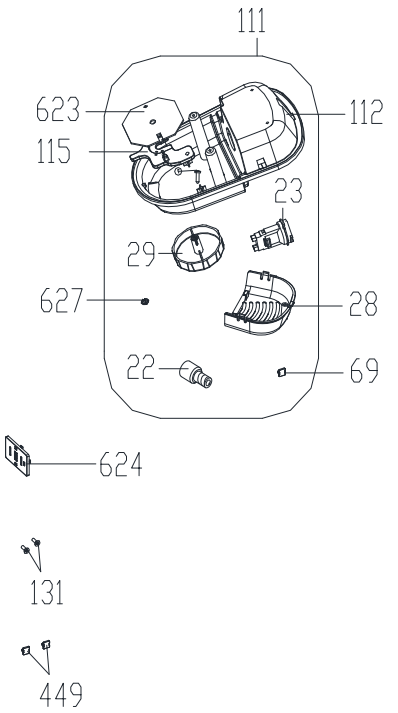

HYUNDAI

FROST FREE 343 - MECHANIC

**CUSTOMER
SUPPORT**

INTERIOR PARTS

APRIL 2020

HYUNDAI	FROST FREE 343 - MECHANIC	CUSTOMER SUPPORT
	INTERIOR PARTS LIST	

POSITION NUMBER	PART NAME
2	TOP HINGE
9	MIDDLE HINGE
12	MIDDLE HINGE SREW CAP(BIG)
16	ADJUSTABLE FOOT M8X35
37	GLASS SHELF/263(448x282x4)
37B	GLASS SHELF/343(493,5x330x4)
38	GLASS SHELF TRIM
38C	GLASS SHELF BACK CORNER TRIM RIGHT
38D	GLASS SHELF BACK CORNER TRIM LEFT
39	CRISPER GLASS SHELF
40	CRISPER GLASS SHELF TRIM
41	CRISPER GR/273
89A	TOP HINGE COVER
89B	HINGE COVER CAP
164	DOOR HANDLE SCREW CAP
333	CRISPER ROLLER/540
641	BOTTOM HINGE GR
726	CRISPER RAIL RIGHT
727	CRISPER RAIL LEFT
753	CHILLER RAIL LEFT
754	CHILLER RAIL RIGHT

APRIL 2020

HYUNDAI	FROST FREE 343 - MECHANIC	CUSTOMER SUPPORT
	MULTIFLOW PARTS	

HYUNDAI	FROST FREE 343 - MECHANIC	CUSTOMER SUPPORT
	MULTIFLOW PARTS LIST	

POSITION NUMBER	PART NAME
13	DOOR SWITCH
22	LED LAMP
23	LAMP HOLDER E-14
28	LAMP COVER
29	THERM.KNOB
69	THERMOSTAT BOX CAP
111	LAM.THERM.GR/343
112	LAMP.THERM.BOX
115	THERMOSTAT ASSY.BRACKET
131	SCREW KA 40*14 YSB-C-INOX
401	FIN EVAPORATOR
428	COOLER AIR DUCT GR
430	COOLING FAN COVER
431	TUR.FAN MOT.DC(92*92*25)
499	TERMAL FUSE DOUBLE
532	FIN EVAP RES.
623	MB/BDA76/343M
627	THERMOSTAT KNOB PIM
408A	FREEZER AIRDUCT GR 273
408B	FRE AIR DUCT BOT/273
624B	SENSOR COVER

APRIL 2020

HYUNDAI	FROST FREE 343 - MECHANIC	CUSTOMER SUPPORT
	DOOR ASSY. PARTS	

APRIL 2020

HYUNDAI	FROST FREE 343 - MECHANIC	CUSTOMER SUPPORT
	DOOR ASSY. PARTS LIST	

POSITION NUMBER	PART NAME
151	BUSHING/345P
152	BUSHING CAP
153	F DOOR ASSY/343M
154	LOGO
155	R DOOR ASSY/343
159	EGG HOLDER
171	STOPPER REINFORCEMENT PLS. 373
173	DOOR CATCHER STOPPER/473
174	R BOTTOM STOPPER/HC
175	CHEESE BUTTER SHELF
177	BOTTLE SHELF
189	BUSHING/540CE
193	FREEZER DOOR SHELF
459	GASKET T/D
460	GASKET B/D