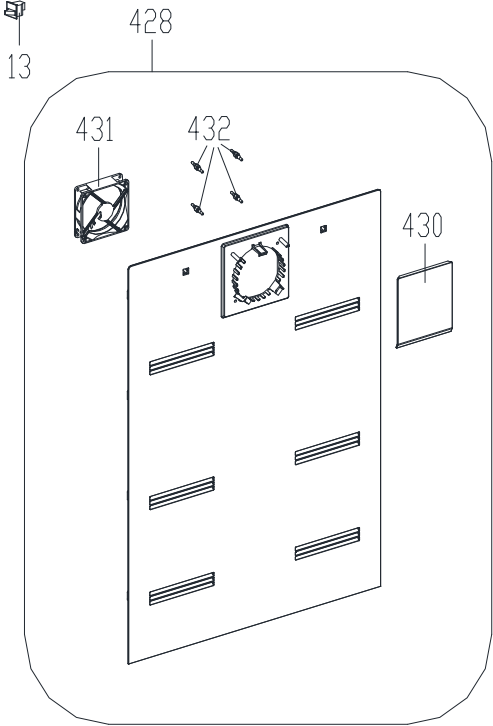

HYUNDAI

FROST FREE 343 - MECHANIC

**CUSTOMER
SUPPORT**

INTERIOR PARTS

APRIL 2020

HYUNDAI	FROST FREE 343 - MECHANIC	CUSTOMER SUPPORT
	INTERIOR PARTS LIST	

POSITION NUMBER	PART NAME
2	TOP HINGE
9	MIDDLE HINGE
12	MIDDLE HINGE SREW CAP(BIG)
16	ADJUSTABLE FOOT M8X35
37	GLASS SHELF/263(448x282x4)
37B	GLASS SHELF/343(493,5x330x4)
38	GLASS SHELF TRIM
38C	GLASS SHELF BACK CORNER TRIM RIGHT
38D	GLASS SHELF BACK CORNER TRIM LEFT
39	CRISPER GLASS SHELF
40	CRISPER GLASS SHELF TRIM
41	CRISPER GR/273
89A	TOP HINGE COVER
89B	HINGE COVER CAP
164	DOOR HANDLE SCREW CAP
333	CRISPER ROLLER/540
641	BOTTOM HINGE GR
726	CRISPER RAIL RIGHT
727	CRISPER RAIL LEFT
753	CHILLER RAIL LEFT
754	CHILLER RAIL RIGHT

APRIL 2020

HYUNDAI	FROST FREE 343 - MECHANIC	CUSTOMER SUPPORT
	MULTIFLOW PARTS	

HYUNDAI	FROST FREE 343 - MECHANIC	CUSTOMER SUPPORT
	MULTIFLOW PARTS LIST	

POSITION NUMBER	PART NAME
13	DOOR SWITCH
22	LED LAMP
23	LAMP HOLDER E-14
28	LAMP COVER
29	THERM.KNOB
69	THERMOSTAT BOX CAP
111	LAM.THERM.GR/343
112	LAMP.THERM.BOX
115	THERMOSTAT ASSY.BRACKET
131	SCREW KA 40*14 YSB-C-INOX
401	FIN EVAPORATOR
428	COOLER AIR DUCT GR
430	COOLING FAN COVER
431	TUR.FAN MOT.DC(92*92*25)
499	TERMAL FUSE DOUBLE
532	FIN EVAP RES.
623	MB/BDA76/343M
627	THERMOSTAT KNOB PIM
408A	FREEZER AIRDUCT GR 273
408B	FRE AIR DUCT BOT/273
624B	SENSOR COVER

APRIL 2020

HYUNDAI	FROST FREE 343 - MECHANIC	CUSTOMER SUPPORT
	DOOR ASSY. PARTS	

APRIL 2020

HYUNDAI	FROST FREE 343 - MECHANIC	CUSTOMER SUPPORT
	DOOR ASSY. PARTS LIST	

POSITION NUMBER	PART NAME
151	BUSHING/345P
152	BUSHING CAP
153	F DOOR ASSY/343M
154	LOGO
155	R DOOR ASSY/343
159	EGG HOLDER
171	STOPPER REINFORCEMENT PLS. 373
173	DOOR CATCHER STOPPER/473
174	R BOTTOM STOPPER/HC
175	CHEESE BUTTER SHELF
177	BOTTLE SHELF
189	BUSHING/540CE
193	FREEZER DOOR SHELF
459	GASKET T/D
460	GASKET B/D