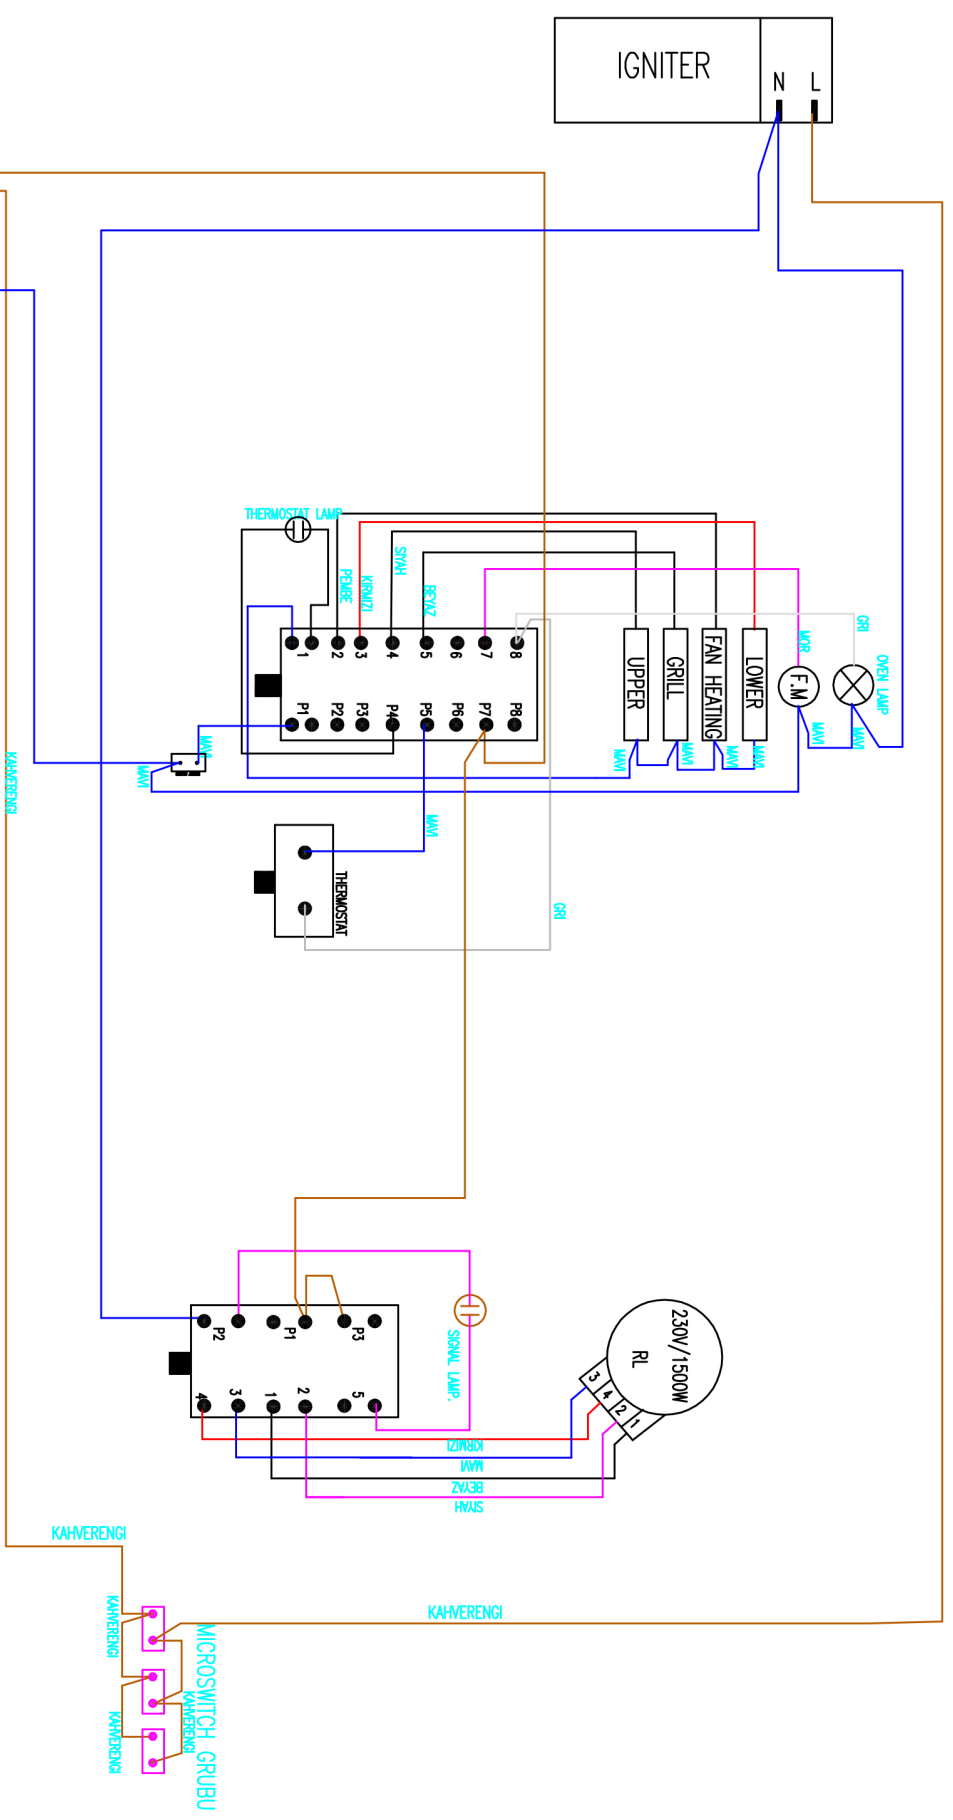

TURKCE	ENGLISH
MAVI	BLUE
SİYAH	BLACK
KIRMIZI	RED
SVARBEZ	BLACKWHITE
KAHVE	BROWN
BEZEL	WHITE
MOR	PURPLE
GRİ	GREY
PENBE	PINK
KIRMIZIYEZEL	REDWHITE
MARBEZEL	BLUEWHITE
KAHVEYEZEL	BROWNWHITE