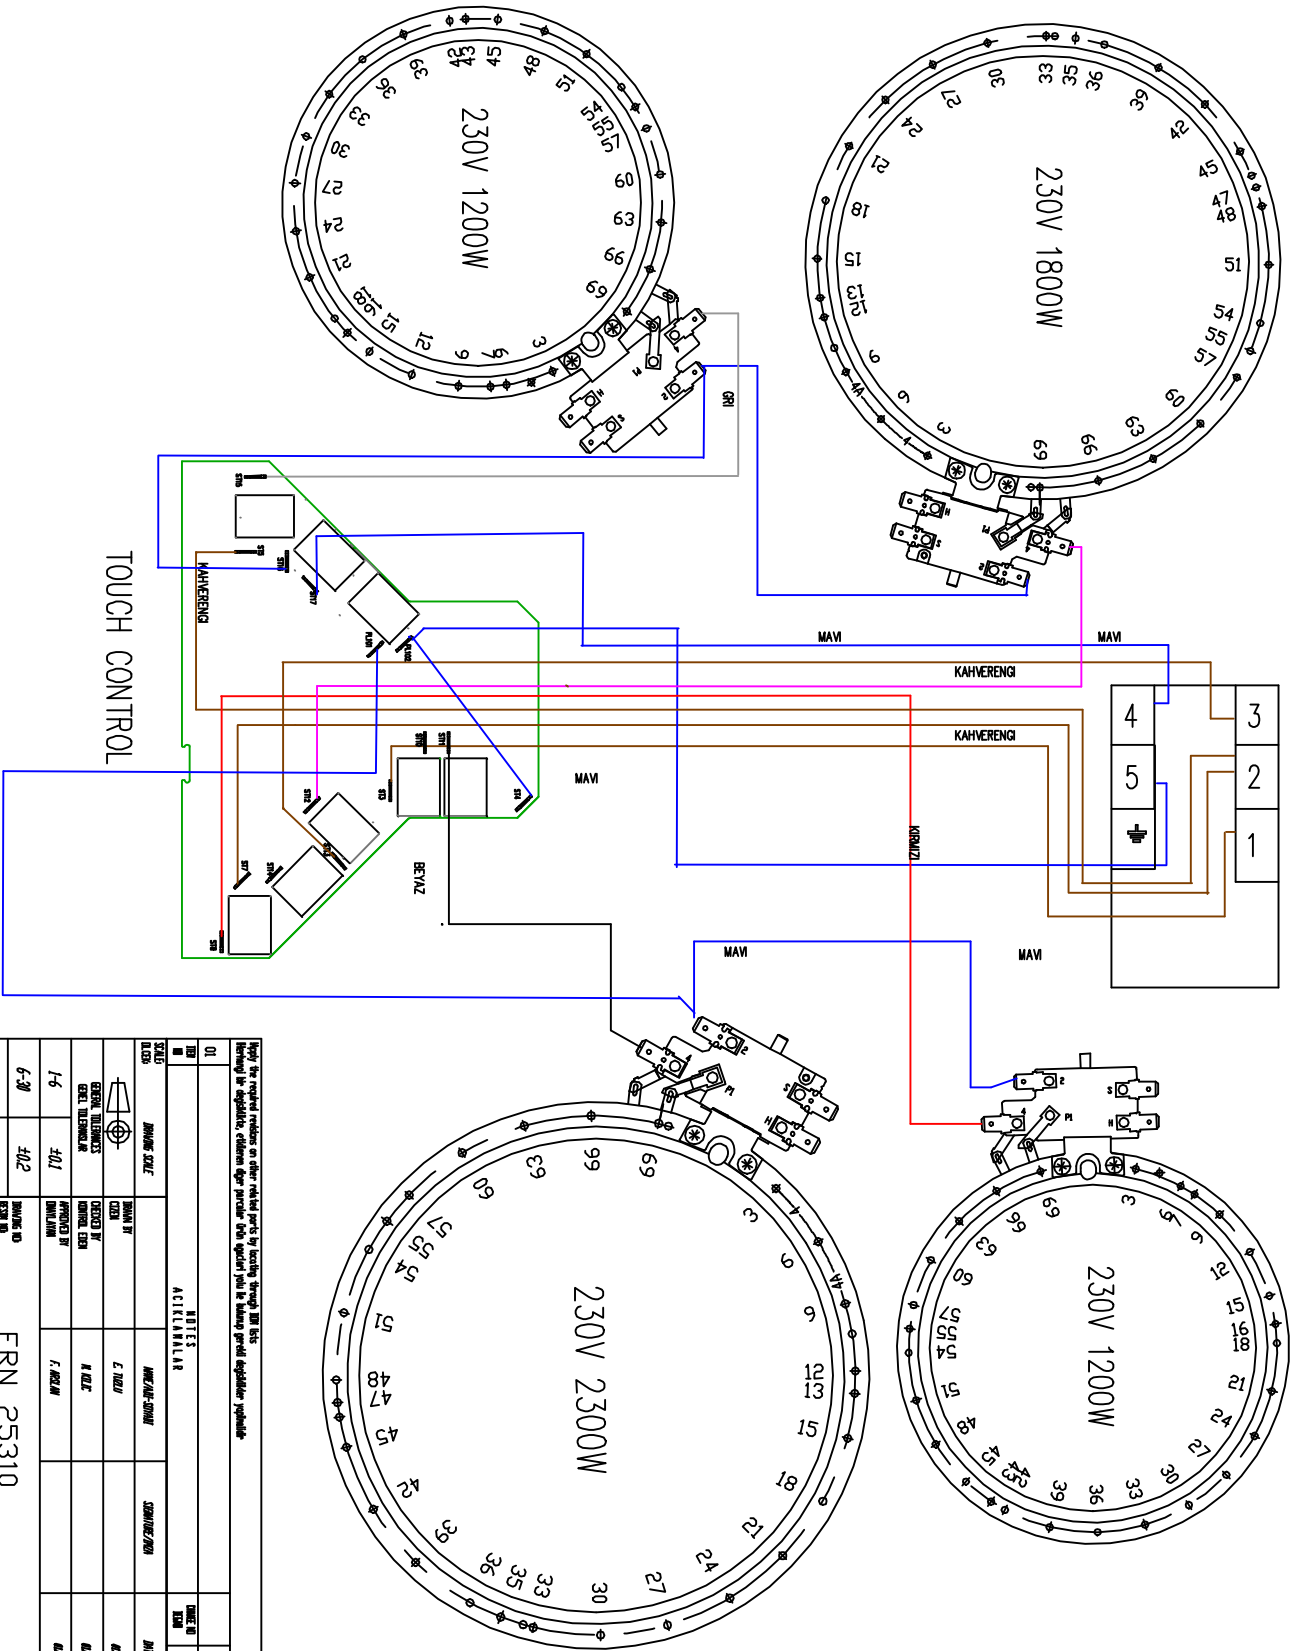

TURKCE	ENGLISH
MAW	BLUE
SIYAH	BLACK
KIRMIZI	RED
SIYAHBEYAZ	BLACK/WHITE
KAHVE	BROWN
BEYAZ	WHITE
MOR	PURPLE
GR	GREY
PENDE	PINK
KIRMIZIBEYAZ	RED/WHITE
MAVEYAZ	BLUE/WHITE
KAHVEREBEYAZ	BROWN/WHITE

NO	IBR	NOTES	CHANGED BY	CHANGED DATE	CHANGED BY	CHANGED DATE
01		ACİL İZLENİMLER				

VESTEL
EVEYI EŞYA SAN. VE TIC. A.Ş.
MİNASOLUKTEPE

STATUS	MARKING SIZE	MARKING BY	MARKING DATE	MARKING NO.	MARKING TYPE	MARKING DATE	MARKING NO.	MARKING TYPE
6-30	402	MARKING NO.						
30-100	403	FRN_25310						
100-300	405	GC66DD01_03C2_DLB_VSTL_ELEKTRIK						
300-1000	408	SEMASI						
1000-2000	412							
ABOVE/FACT	4150*