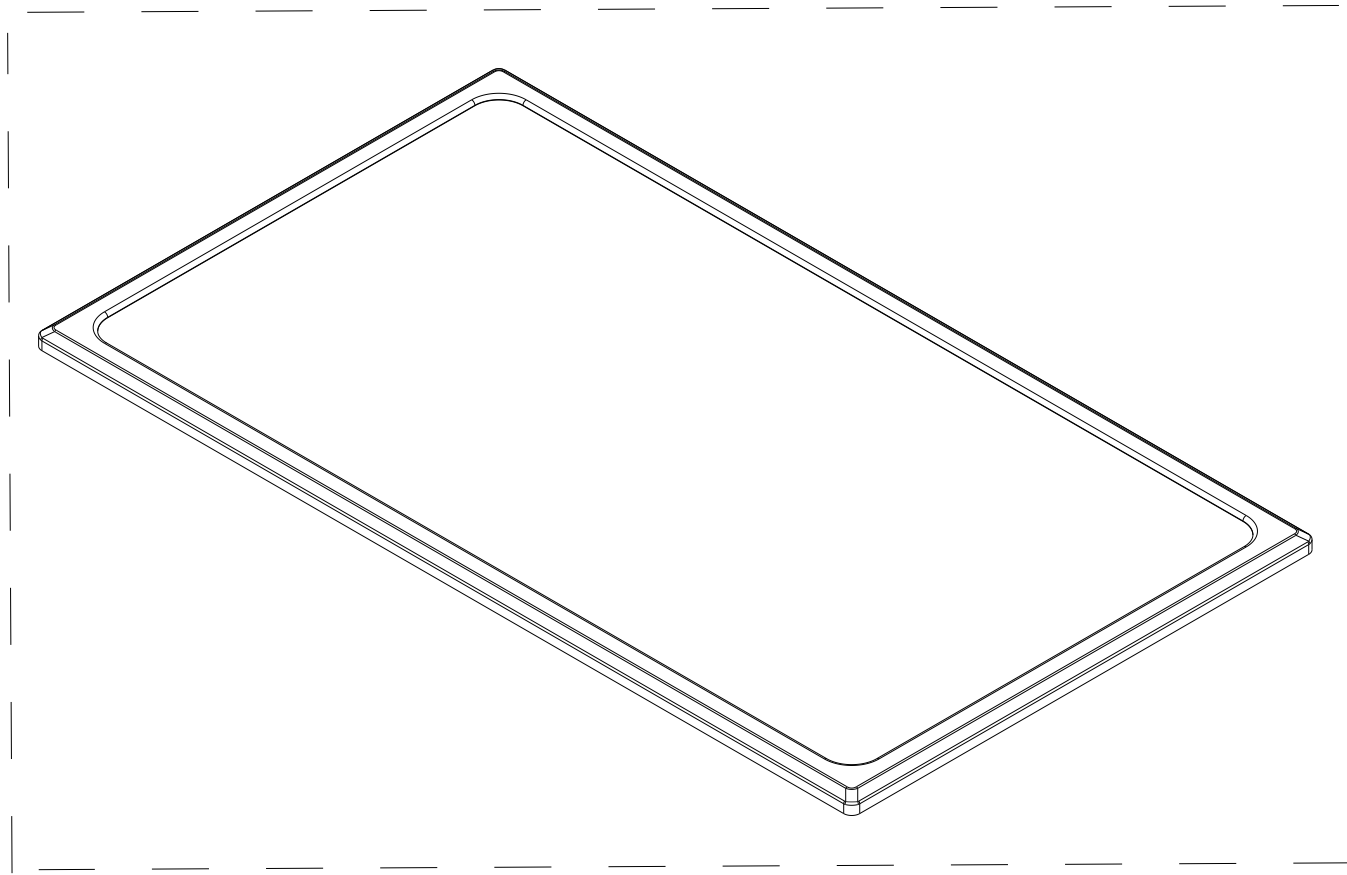

EXPLODED VIEW - RIGHT SIDE KNOB TOUCH CONTROL VITROCERAMIC HOB ASSEMBLY

EXPLODED VIEW - RIGHT SIDE TOUCH CONTROL VITROCERAMIC HOB ASSEMBLY

METAL FRAME FOR DOMINO VITRO HOB
(OPTIONAL)

DELTA	ALFA	GAMA	ZETA	ECLIPSE
RUSTIC RISUS	BIG MEKA	SMALL MEKA	NORD	VESTA
		JANNU		

KNOBS (ONLY FOR HOB - OPTIONAL)

HOB ASSEMBLY PARTS

POSITION NUMBER	PART NAME
4	SCREW (3.9*9.5)
8	HOT SURFACE INDICATOR LIGHT
30	TERMINAL BOX
40	HEATING ELEMENT ASSEMBLY SPRING V TYPE CONTACT SCREW
80	ELECTRICAL KOMPONENT CONTACT SCREW
90	KNOB - ELECTRICAL
150	HEATING ELEMENT ASSEMBLY SPRING T TYPE (10 MM, 14 MM, 22 MM)
151	HEATING ELEMENT ASSEMBLY SPRING V TYPE
167	KNOB GASKET (CERAN)
184	HIGHLIGHT HEATING
188	ENERGY REGULATOR
200	FR HOB BOTTOM COVER(DOMINO,VITROCERAMIC)
209	CABLE HOLDER GASKET
216	TOUCH CONTROL UNIT
222	HOB ASSEMBLY SPRING
249	CERAMIC GLASS ASSEMBLY
275	REGLER COVER
276	SIDE TOUCH CONTROL UNIT SUPPORT
277	REGLER SUPPORT