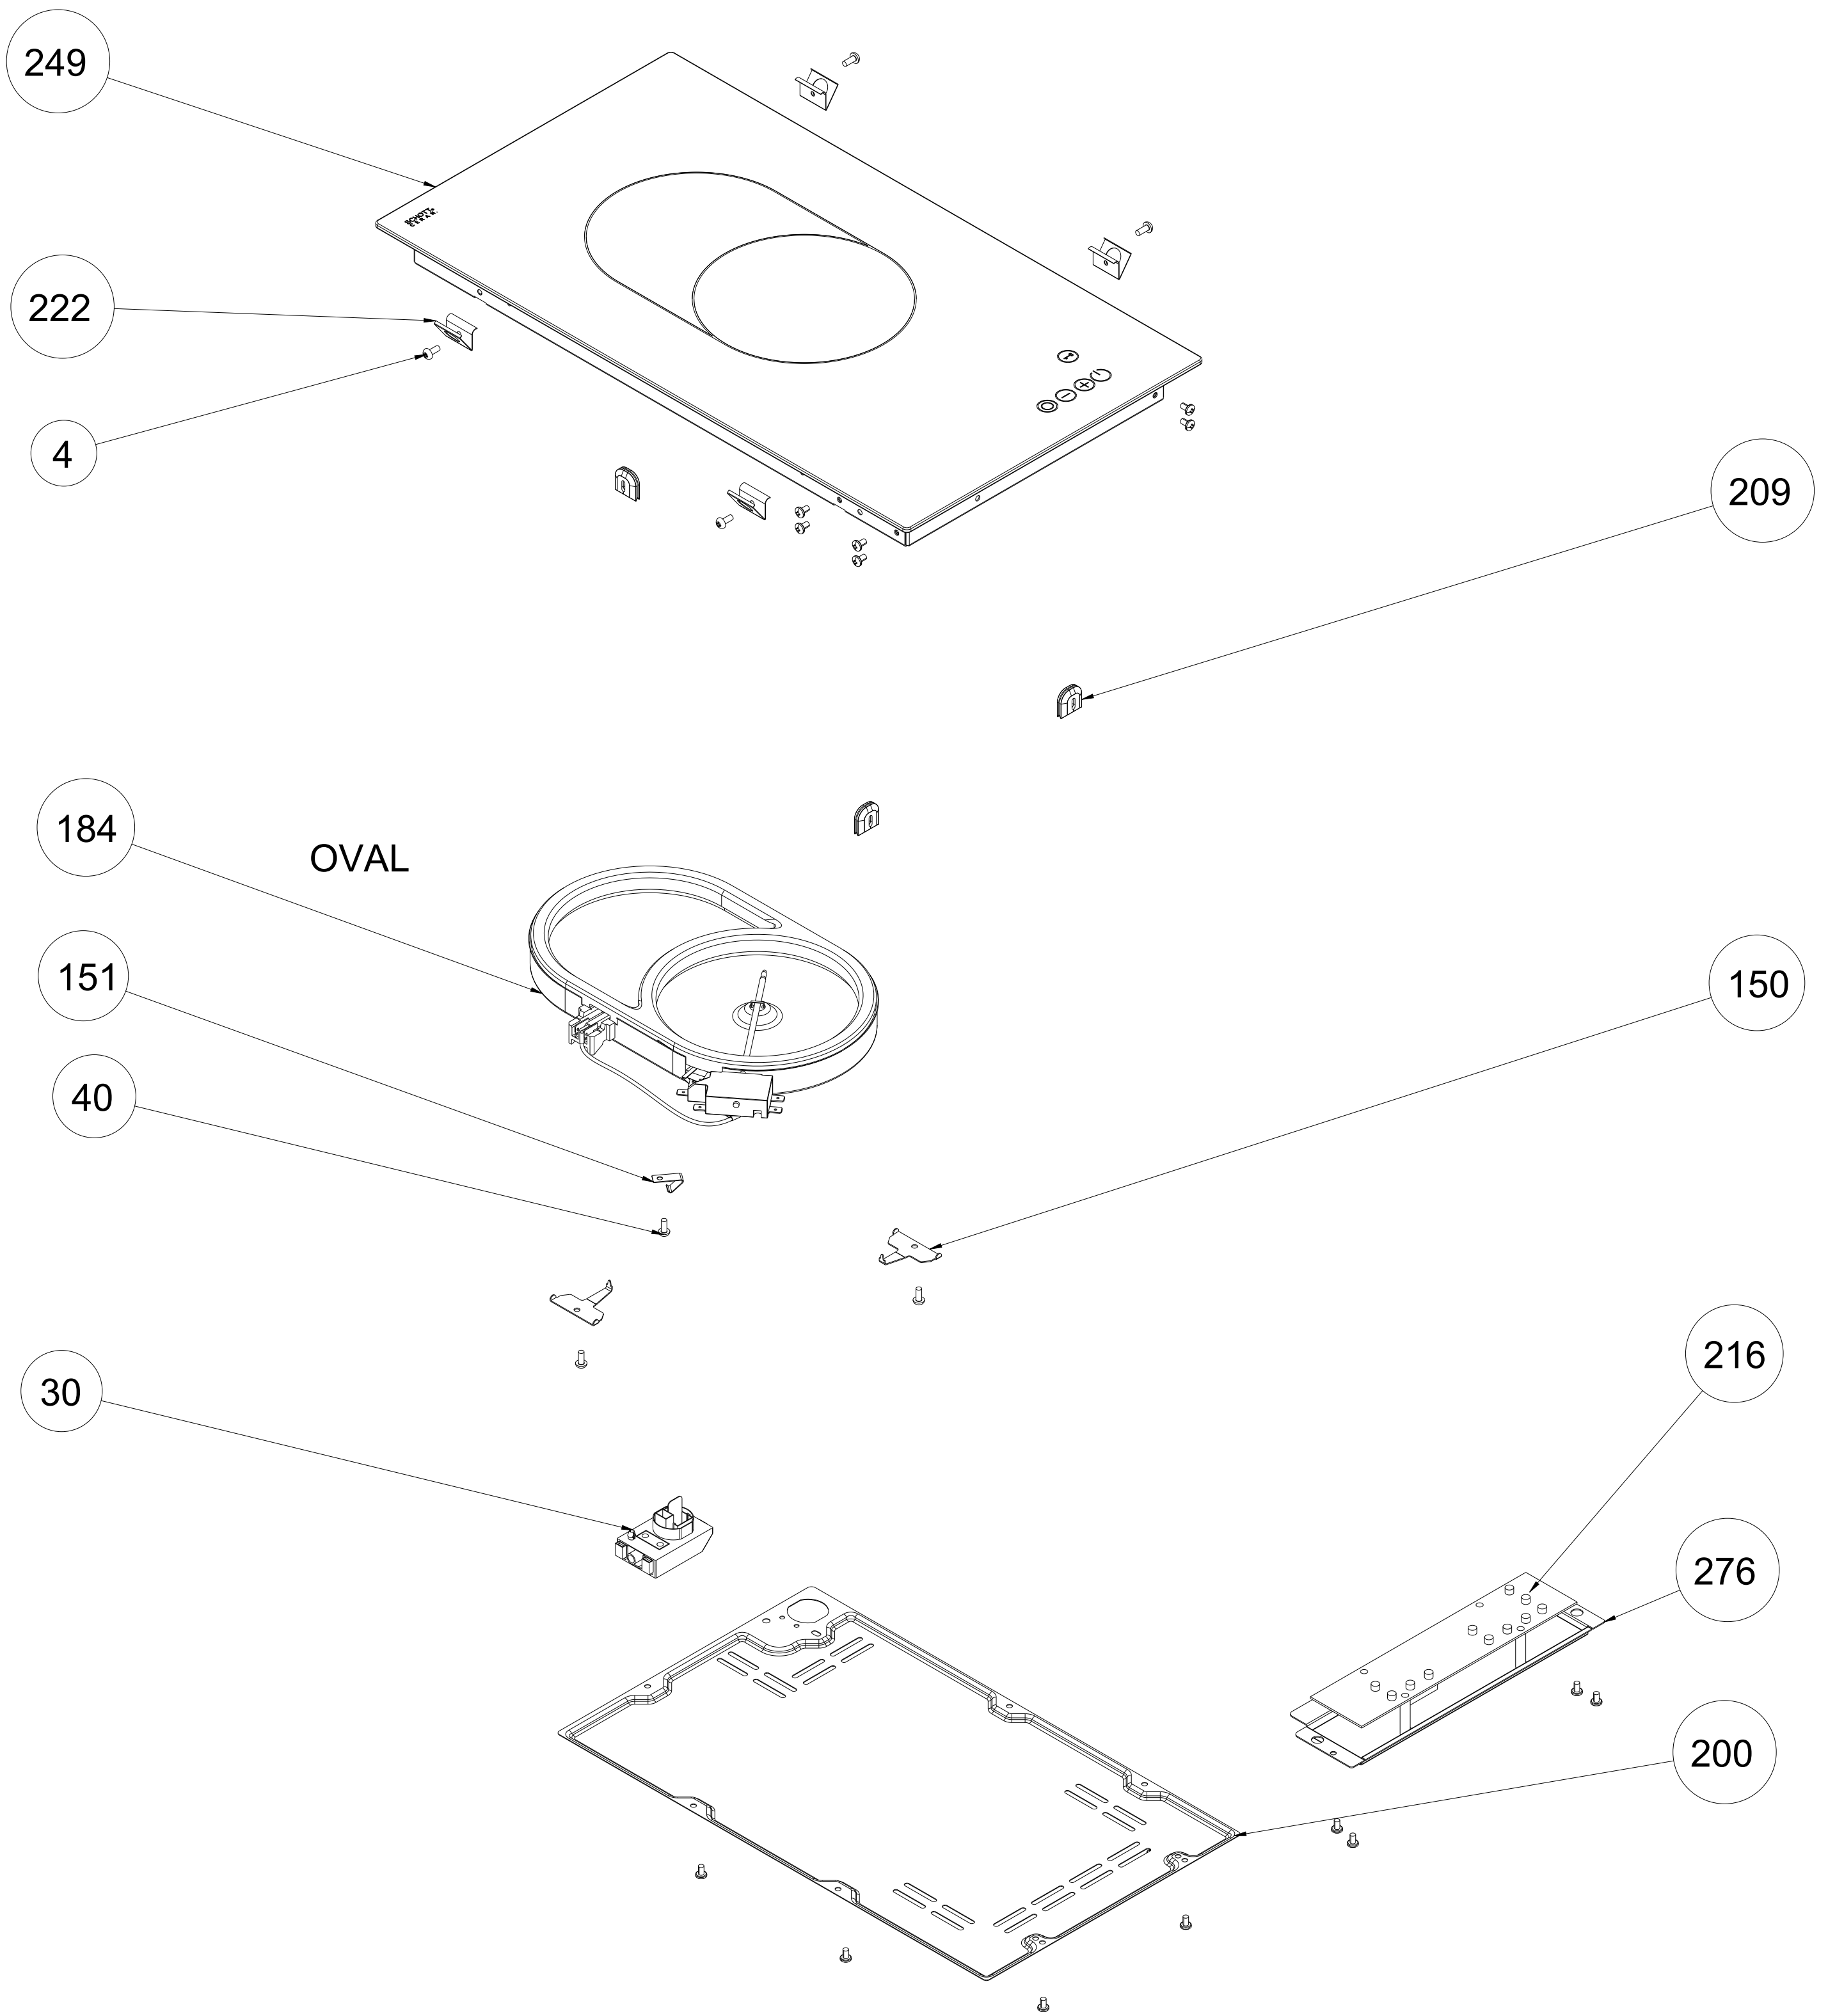

EXPLODED VIEW - RIGHT SIDE KNOB TOUCH CONTROL VITROCERAMIC HOB ASSEMBLY

EXPLODED VIEW - RIGHT SIDE TOUCH CONTROL VITROCERAMIC HOB ASSEMBLY

METAL FRAME FOR DOMINO VITRO HOB
(OPTIONAL)

DELTA	ALFA	GAMA	ZETA	ECLIPSE
RUSTIC RISUS	BIG MEKA	SMALL MEKA	NORD	VESTA
		JANNU		

KNOBS (ONLY FOR HOB - OPTIONAL)

HOB ASSEMBLY PARTS

POSITION NUMBER	PART NAME
4	SCREW (3.9*9.5)
8	HOT SURFACE INDICATOR LIGHT
30	TERMINAL BOX
40	HEATING ELEMENT ASSEMBLY SPRING V TYPE CONTACT SCREW
80	ELECTRICAL KOMPONENT CONTACT SCREW
90	KNOB - ELECTRICAL
150	HEATING ELEMENT ASSEMBLY SPRING T TYPE (10 MM, 14 MM, 22 MM)
151	HEATING ELEMENT ASSEMBLY SPRING V TYPE
167	KNOB GASKET (CERAN)
184	HIGHLIGHT HEATING
188	ENERGY REGULATOR
200	FR HOB BOTTOM COVER(DOMINO,VITROCERAMIC)
209	CABLE HOLDER GASKET
216	TOUCH CONTROL UNIT
222	HOB ASSEMBLY SPRING
249	CERAMIC GLASS ASSEMBLY
275	REGLER COVER
276	SIDE TOUCH CONTROL UNIT SUPPORT
277	REGLER SUPPORT

“The exploded views given in this document are generic. They include all possible versions of the product. For specific part codes, please refer to the bom list of regarding model.”