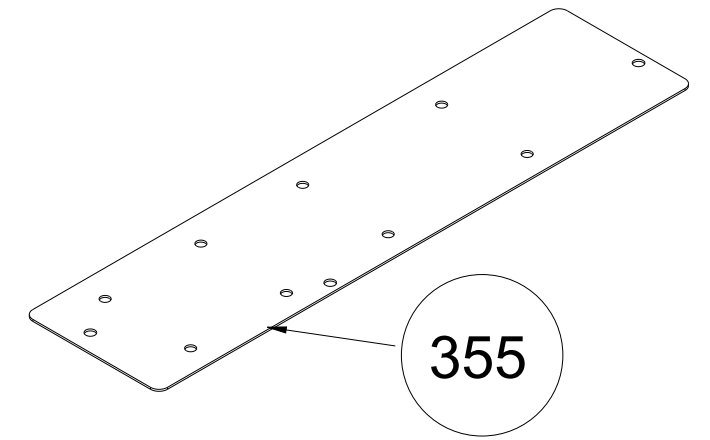

EXPLODED VIEW - RIGHT SIDE KNOB TOUCH CONTROL VITROCERAMIC HOB ASSEMBLY

EXPLODED VIEW - RIGHT SIDE TOUCH CONTROL VITROCERAMIC HOB ASSEMBLY

METAL FRAME FOR DOMINO VITRO HOB
(OPTIONAL)

DELTA	ALFA	GAMA	ZETA	ECLIPSE
RUSTIC RISUS	BIG MEKA	SMALL MEKA	NORD	VESTA
		JANNU		

KNOBS (ONLY FOR HOB - OPTIONAL)

HOB ASSEMBLY PARTS

POSITION NUMBER	PART NAME
4	SCREW (3.9*9.5)
8	HOT SURFACE INDICATOR LIGHT
30	TERMINAL BOX
40	HEATING ELEMENT ASSEMBLY SPRING V TYPE CONTACT SCREW
80	ELECTRICAL KOMPONENT CONTACT SCREW
90	KNOB - ELECTRICAL
150	HEATING ELEMENT ASSEMBLY SPRING T TYPE (10 MM, 14 MM, 22 MM)
151	HEATING ELEMENT ASSEMBLY SPRING V TYPE
167	KNOB GASKET (CERAN)
184	HIGHLIGHT HEATING
188	ENERGY REGULATOR
200	FR HOB BOTTOM COVER(DOMINO,VITROCERAMIC)
209	CABLE HOLDER GASKET
216	TOUCH CONTROL UNIT
222	HOB ASSEMBLY SPRING
249	CERAMIC GLASS ASSEMBLY
275	REGLER COVER
276	SIDE TOUCH CONTROL UNIT SUPPORT
277	REGLER SUPPORT