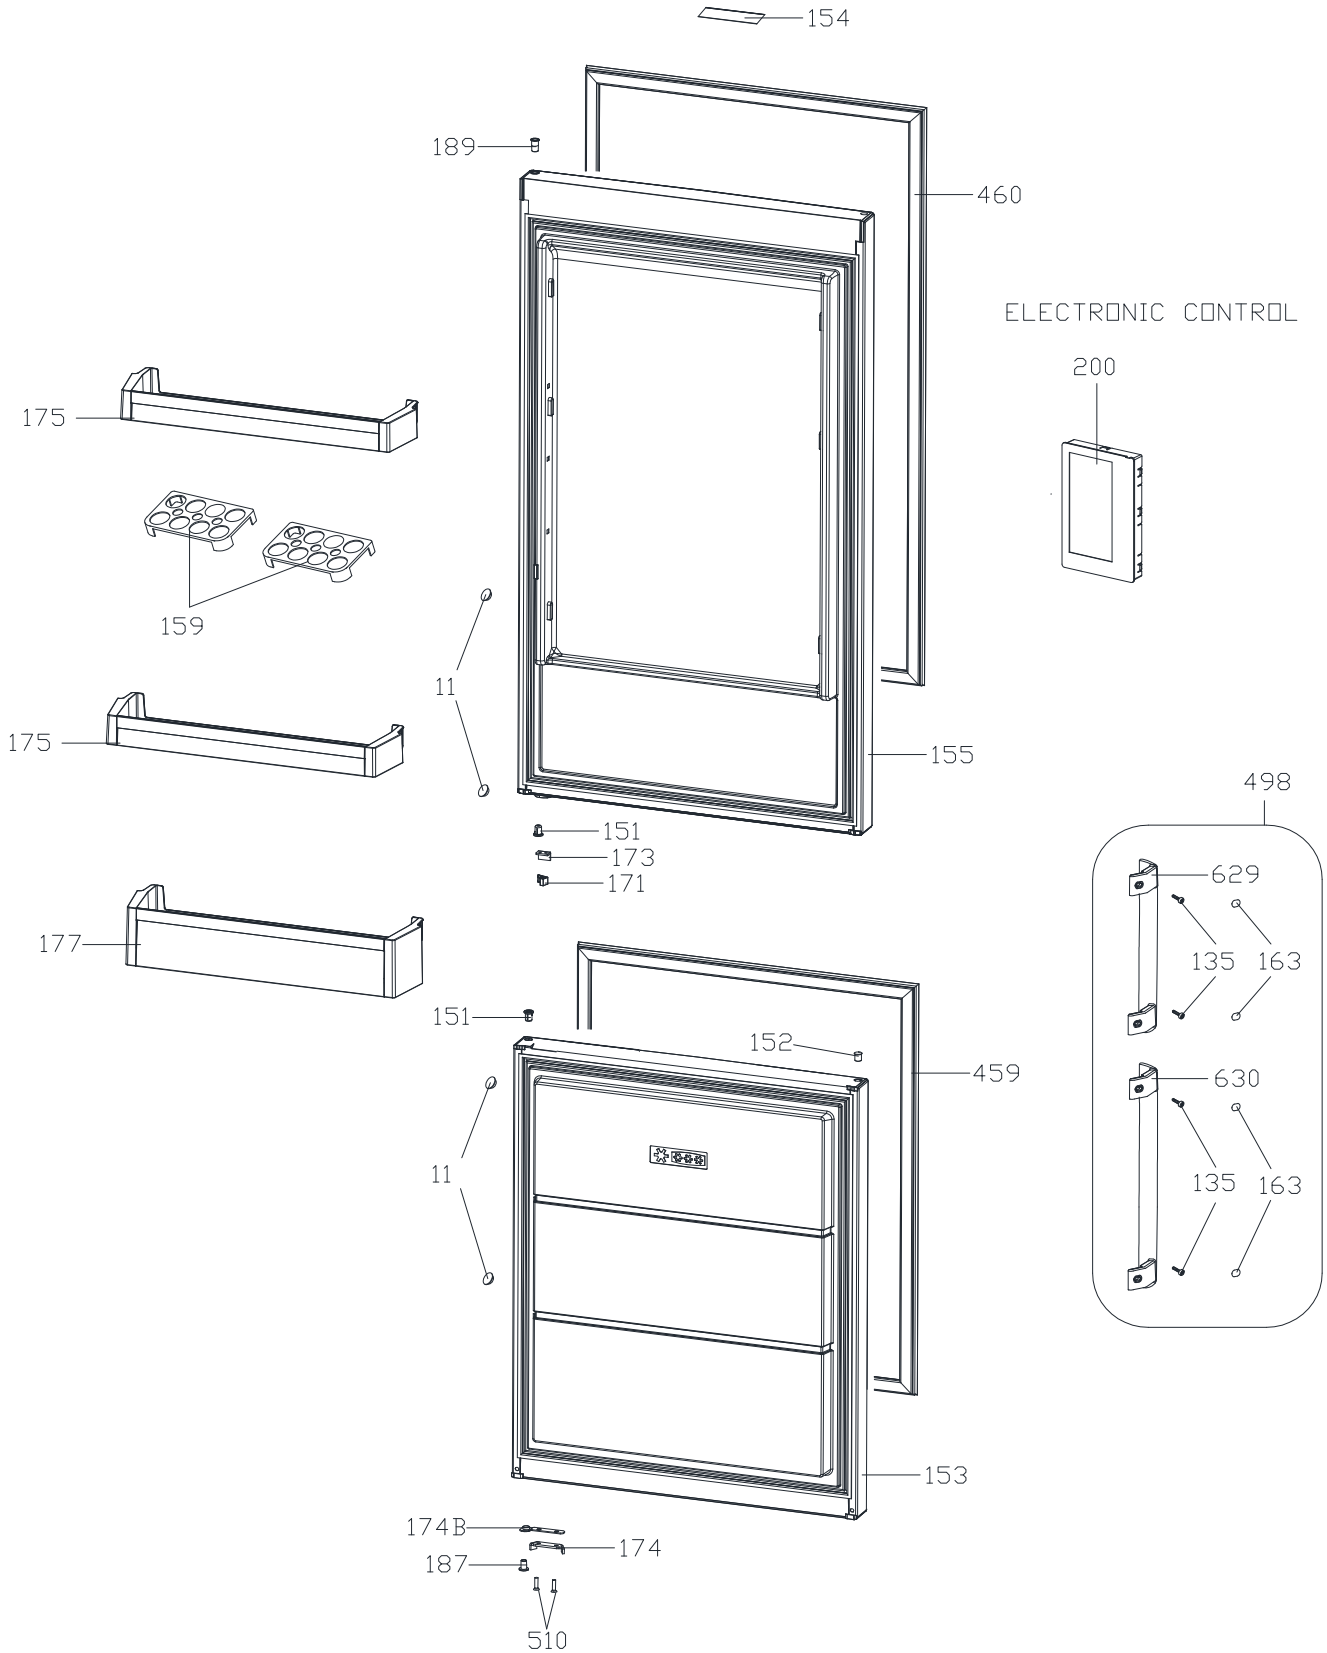

HYUNDAI

379 ELECTRONIC - FDUO

**CUSTOMER
SUPPORT**

INTERIOR PARTS

APRIL 2021

HYUNDAI	379 ELECTRONIC - FDUO	CUSTOMER SUPPORT
	INTERIOR PARTS LIST	

POSITION NUMBER	PART NAME
2	TOP HINGE
9	HINGE MIDDLE
12	MIDDLE HINGE SREW CAP(BIG)
16	ADJUSTABLE FOOT M8X35
18	ICE TRAY
18A	F. GLASS SHELF TOP GR/379
18B	F. GLASS BOTTOM GR/379
37	R GLASS SHELF/379
38	R.GLASS SHELF FRONT
39	CRISPER GLASS SHELF/379
40	CRISPER FLAP GR/379
41	CRISPER GR/379
89A	HINGE COVER
89B	HINGE COVER CAP
164	DOOR HANDLE SCREW CAP
641	BOTTOM HINGE GR/373
722	BOTTOM BASKET GR./379
725	TOP BASKET GR./379

APRIL 2021

HYUNDAI

379 ELECTRONIC - FDUO

**CUSTOMER
SUPPORT**

MULTIFLOW PARTS

APRIL 2021

HYUNDAI	379 ELECTRONIC - FDUO	CUSTOMER SUPPORT
	MULTIFLOW PARTS LIST	

POSITION NUMBER	PART NAME
13	LAMP SWITCH
77	HEAD PANEL CAP/2451S
131	SCREW KA 40*14 YSB-C-INOX
401	FIN EVAPORATOR/353-373
408	F MULTIFLOW GR/373
428	R MULTI FLOW ASSY/373
430	COOLING FAN COVER/379
431	TUR.FAN MOTOR
432	MOTOR FAN KAU.916-NEW
533	FIN EVAP HEATER/373/230V/124W
735	LED/COVER/GR/319/VEL
737	LED COVER/319
738	LED STRIP
433B	SENSOR/STANDARD/R6K/70MM/SINGLE

APRIL 2021

HYUNDAI

379 ELECTRONIC - FDUO

**CUSTOMER
SUPPORT**

DOOR ASSY. PARTS

APRIL 2021

HYUNDAI	379 ELECTRONIC - FDUO	CUSTOMER SUPPORT
	DOOR ASSY. PARTS LIST	

POSITION NUMBER	PART NAME
11	MIDDLE HINGE SREW CAP(SMALL)
135	SCREW ST 4.2*13 SPECIAL12-C
151	BUSHING/345
152	BUSHING CAP
153	F DOOR ASSY/373
154	LOGO
155	R DOOR ASSY/373
159	EGG HOLDER
163	DOOR HANDLE VMK CAP
200	DIS.PA.GR/FDUO
171	STOPPER REINFORCEMENT PLS. 373
173	DOOR CATCHER STOPPER/473
174	R BOTTOM STOPPER/HC
174B	R BOTTOM STOPPER REINFORCEMENT 473
175	CHEESE/BUT.SHELF/373
177	BOTTLE SHELF/373
187	BUSHING/345CE
189	BUSHING/540CE
459	B/D GASKET
460	T/D GASKET
498	DOOR HANDLE KIT VMK (220-370)
629	DOOR HANDLE VMK 220 GR
630	DOOR HANDLE VMK 370 GR
510	SCREW TT M5*20 YHB-F