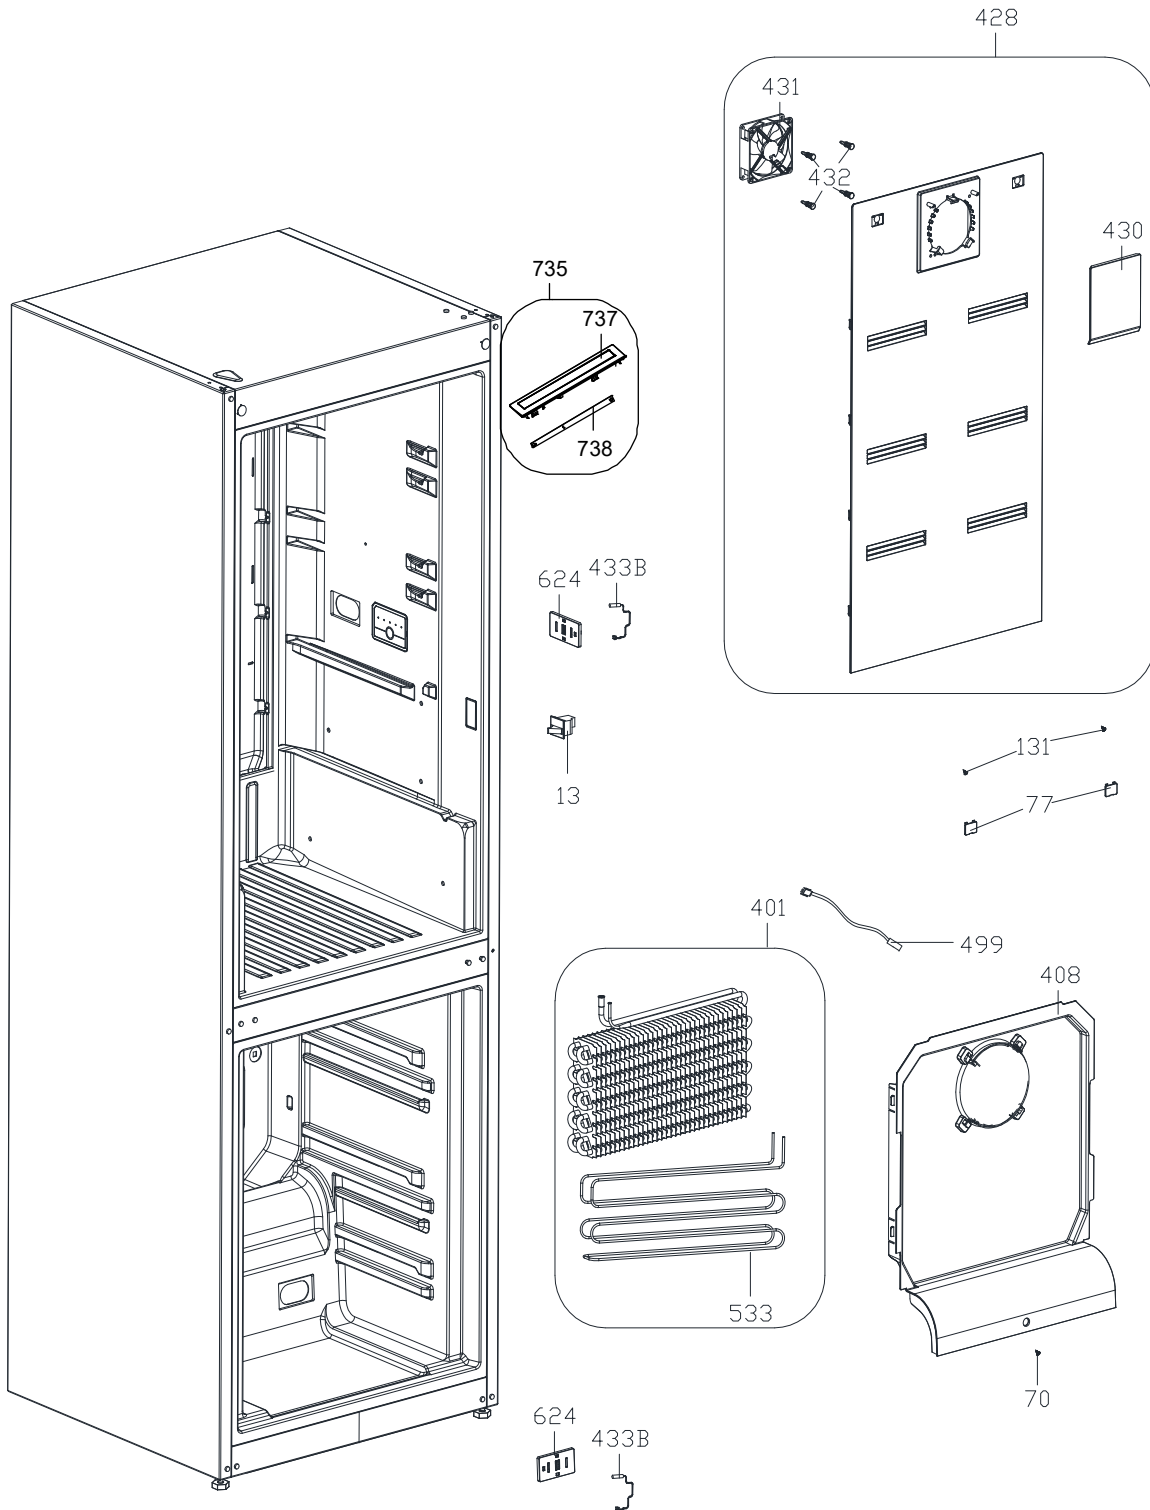

HYUNDAI

379 ELECTRONIC - FDUO

**CUSTOMER
SUPPORT**

INTERIOR PARTS

APRIL 2021

HYUNDAI	379 ELECTRONIC - FDUO	CUSTOMER SUPPORT
	INTERIOR PARTS LIST	

POSITION NUMBER	PART NAME
2	TOP HINGE
9	HINGE MIDDLE
12	MIDDLE HINGE SREW CAP(BIG)
16	ADJUSTABLE FOOT M8X35
18	ICE TRAY
18A	F. GLASS SHELF TOP GR/379
18B	F. GLASS BOTTOM GR/379
37	R GLASS SHELF/379
38	R.GLASS SHELF FRONT
39	CRISPER GLASS SHELF/379
40	CRISPER FLAP GR/379
41	CRISPER GR/379
89A	HINGE COVER
89B	HINGE COVER CAP
164	DOOR HANDLE SCREW CAP
641	BOTTOM HINGE GR/373
722	BOTTOM BASKET GR./379
725	TOP BASKET GR./379

APRIL 2021

HYUNDAI

379 ELECTRONIC - FDUO

**CUSTOMER
SUPPORT**

MULTIFLOW PARTS

APRIL 2021

HYUNDAI	379 ELECTRONIC - FDUO	CUSTOMER SUPPORT
	MULTIFLOW PARTS LIST	

POSITION NUMBER	PART NAME
13	LAMP SWITCH
77	HEAD PANEL CAP/2451S
131	SCREW KA 40*14 YSB-C-INOX
401	FIN EVAPORATOR/353-373
408	F MULTIFLOW GR/373
428	R MULTI FLOW ASSY/373
430	COOLING FAN COVER/379
431	TUR.FAN MOTOR
432	MOTOR FAN KAU.916-NEW
533	FIN EVAP HEATER/373/230V/124W
735	LED/COVER/GR/319/VEL
737	LED COVER/319
738	LED STRIP
433B	SENSOR/STANDARD/R6K/70MM/SINGLE

APRIL 2021

HYUNDAI

379 ELECTRONIC - FDUO

**CUSTOMER
SUPPORT**

DOOR ASSY. PARTS

APRIL 2021

HYUNDAI	379 ELECTRONIC - FDUO	CUSTOMER SUPPORT
	DOOR ASSY. PARTS LIST	

POSITION NUMBER	PART NAME
11	MIDDLE HINGE SREW CAP(SMALL)
135	SCREW ST 4.2*13 SPECIAL12-C
151	BUSHING/345
152	BUSHING CAP
153	F DOOR ASSY/373
154	LOGO
155	R DOOR ASSY/373
159	EGG HOLDER
163	DOOR HANDLE VMK CAP
200	DIS.PA.GR/FDUO
171	STOPPER REINFORCEMENT PLS. 373
173	DOOR CATCHER STOPPER/473
174	R BOTTOM STOPPER/HC
174B	R BOTTOM STOPPER REINFORCEMENT 473
175	CHEESE/BUT.SHELF/373
177	BOTTLE SHELF/373
187	BUSHING/345CE
189	BUSHING/540CE
459	B/D GASKET
460	T/D GASKET
498	DOOR HANDLE KIT VMK (220-370)
629	DOOR HANDLE VMK 220 GR
630	DOOR HANDLE VMK 370 GR
510	SCREW TT M5*20 YHB-F