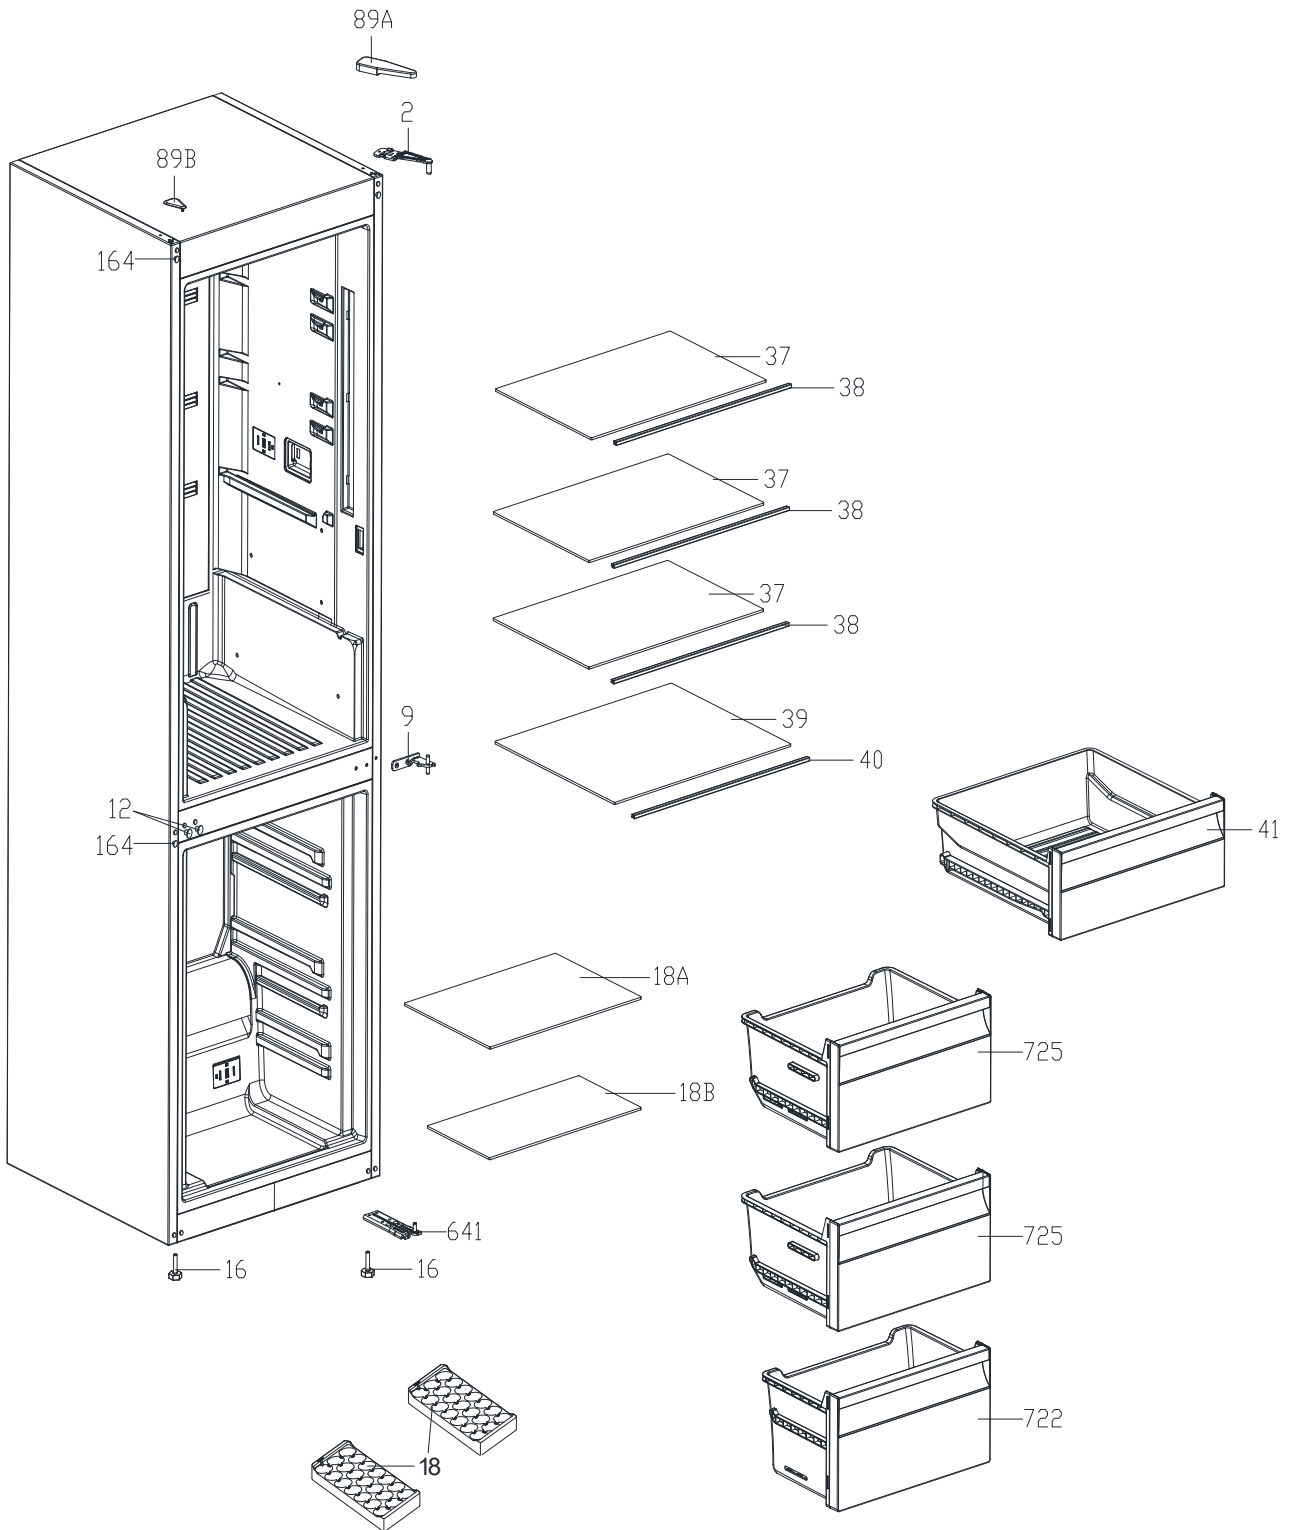

HYUNDAI

379 ELECTRONIC - FDUO

**CUSTOMER
SUPPORT**

INTERIOR PARTS

APRIL 2021

HYUNDAI	379 ELECTRONIC - FDUO	CUSTOMER SUPPORT
	INTERIOR PARTS LIST	

POSITION NUMBER	PART NAME
2	TOP HINGE
9	HINGE MIDDLE
12	MIDDLE HINGE SREW CAP(BIG)
16	ADJUSTABLE FOOT M8X35
18	ICE TRAY
18A	F. GLASS SHELF TOP GR/379
18B	F. GLASS BOTTOM GR/379
37	R GLASS SHELF/379
38	R.GLASS SHELF FRONT
39	CRISPER GLASS SHELF/379
40	CRISPER FLAP GR/379
41	CRISPER GR/379
89A	HINGE COVER
89B	HINGE COVER CAP
164	DOOR HANDLE SCREW CAP
641	BOTTOM HINGE GR/373
722	BOTTOM BASKET GR./379
725	TOP BASKET GR./379

APRIL 2021

HYUNDAI

379 ELECTRONIC - FDUO

**CUSTOMER
SUPPORT**

MULTIFLOW PARTS

APRIL 2021

HYUNDAI	379 ELECTRONIC - FDUO	CUSTOMER SUPPORT
	MULTIFLOW PARTS LIST	

POSITION NUMBER	PART NAME
13	LAMP SWITCH
77	HEAD PANEL CAP/2451S
131	SCREW KA 40*14 YSB-C-INOX
401	FIN EVAPORATOR/353-373
408	F MULTIFLOW GR/373
428	R MULTI FLOW ASSY/373
430	COOLING FAN COVER/379
431	TUR.FAN MOTOR
432	MOTOR FAN KAU.916-NEW
533	FIN EVAP HEATER/373/230V/124W
735	LED/COVER/GR/319/VEL
737	LED COVER/319
738	LED STRIP
433B	SENSOR/STANDARD/R6K/70MM/SINGLE

APRIL 2021

HYUNDAI

379 ELECTRONIC - FDUO

**CUSTOMER
SUPPORT**

DOOR ASSY. PARTS

APRIL 2021

HYUNDAI	379 ELECTRONIC - FDUO	CUSTOMER SUPPORT
	DOOR ASSY. PARTS LIST	

POSITION NUMBER	PART NAME
11	MIDDLE HINGE SREW CAP(SMALL)
135	SCREW ST 4.2*13 SPECIAL12-C
151	BUSHING/345
152	BUSHING CAP
153	F DOOR ASSY/373
154	LOGO
155	R DOOR ASSY/373
159	EGG HOLDER
163	DOOR HANDLE VMK CAP
200	DIS.PA.GR/FDUO
171	STOPPER REINFORCEMENT PLS. 373
173	DOOR CATCHER STOPPER/473
174	R BOTTOM STOPPER/HC
174B	R BOTTOM STOPPER REINFORCEMENT 473
175	CHEESE/BUT.SHELF/373
177	BOTTLE SHELF/373
187	BUSHING/345CE
189	BUSHING/540CE
459	B/D GASKET
460	T/D GASKET
498	DOOR HANDLE KIT VMK (220-370)
629	DOOR HANDLE VMK 220 GR
630	DOOR HANDLE VMK 370 GR
510	SCREW TT M5*20 YHB-F