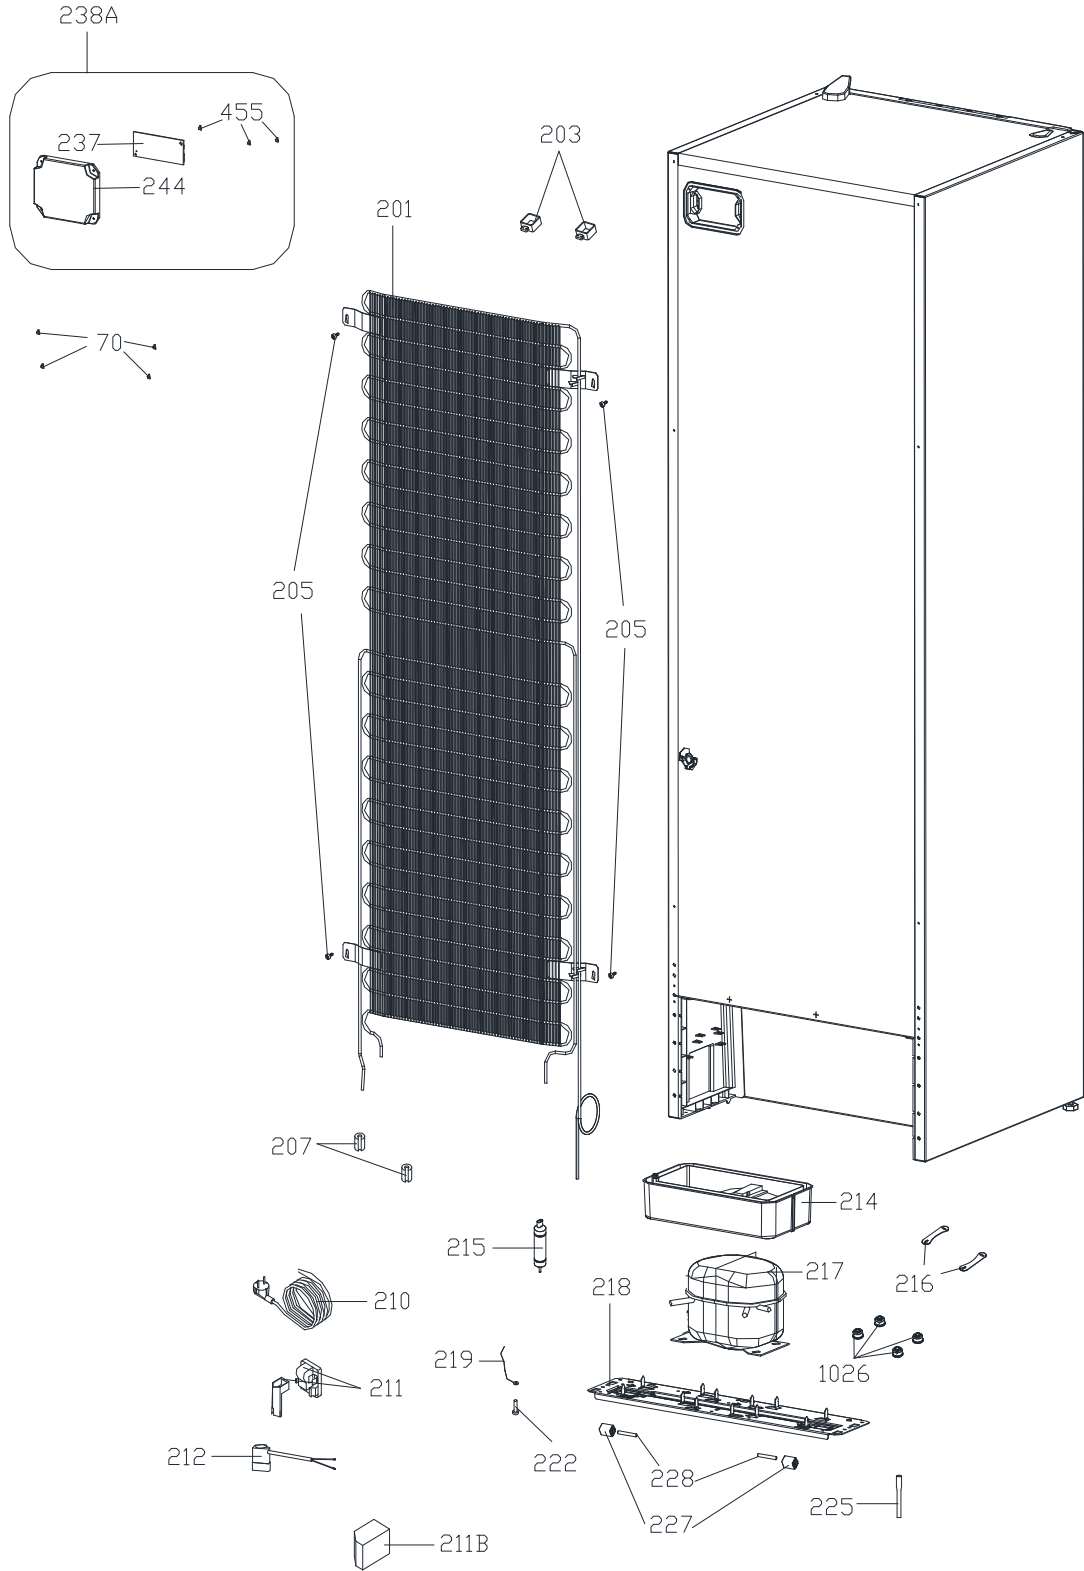

HYUNDAI

379 ELECTRONIC - FDUO

**CUSTOMER
SUPPORT**

UNIT PARTS

APRIL 2021

HYUNDAI	379 ELECTRONIC - FDUO	CUSTOMER SUPPORT
	UNIT PARTS LIST	

POSITION NUMBER	PART NAME
70	SCREW KA 40*14 YSB-R-F-INOX
201	MAIN CONDANSER GR
203	SPACER
205	SCREW ST 4.8*13 YSB-T-C
207	ANTIVIBRATION (CONDANSER)
210	POWER CORD (2.5m)
211	OVER L.GR
212	CAPACITOR
214	EVAPORATING TRAY
215	DRYER
216	COMP FIXING BRACKET
217	COMPRESSOR
218	COMP BASEMENT/345
219	EARTH WIRE
222	SCREW TT M4*6 YSB-T-F
224	SCREW KA 50*14 YSB-F
225	SERVICE TUBE
227	FRONT/BACK WHEEL
228	PIN OF BACK WHEEL
237	MB/BDA02/373
244	MAINBOARD COVER
455	SCREW KA 30*6 YSB-F
1026	COMPRESSOR RUBBER
211B	COVER FOR COMPRESSOR
238A	MAINBOARD COVER GR 373

APRIL 2021